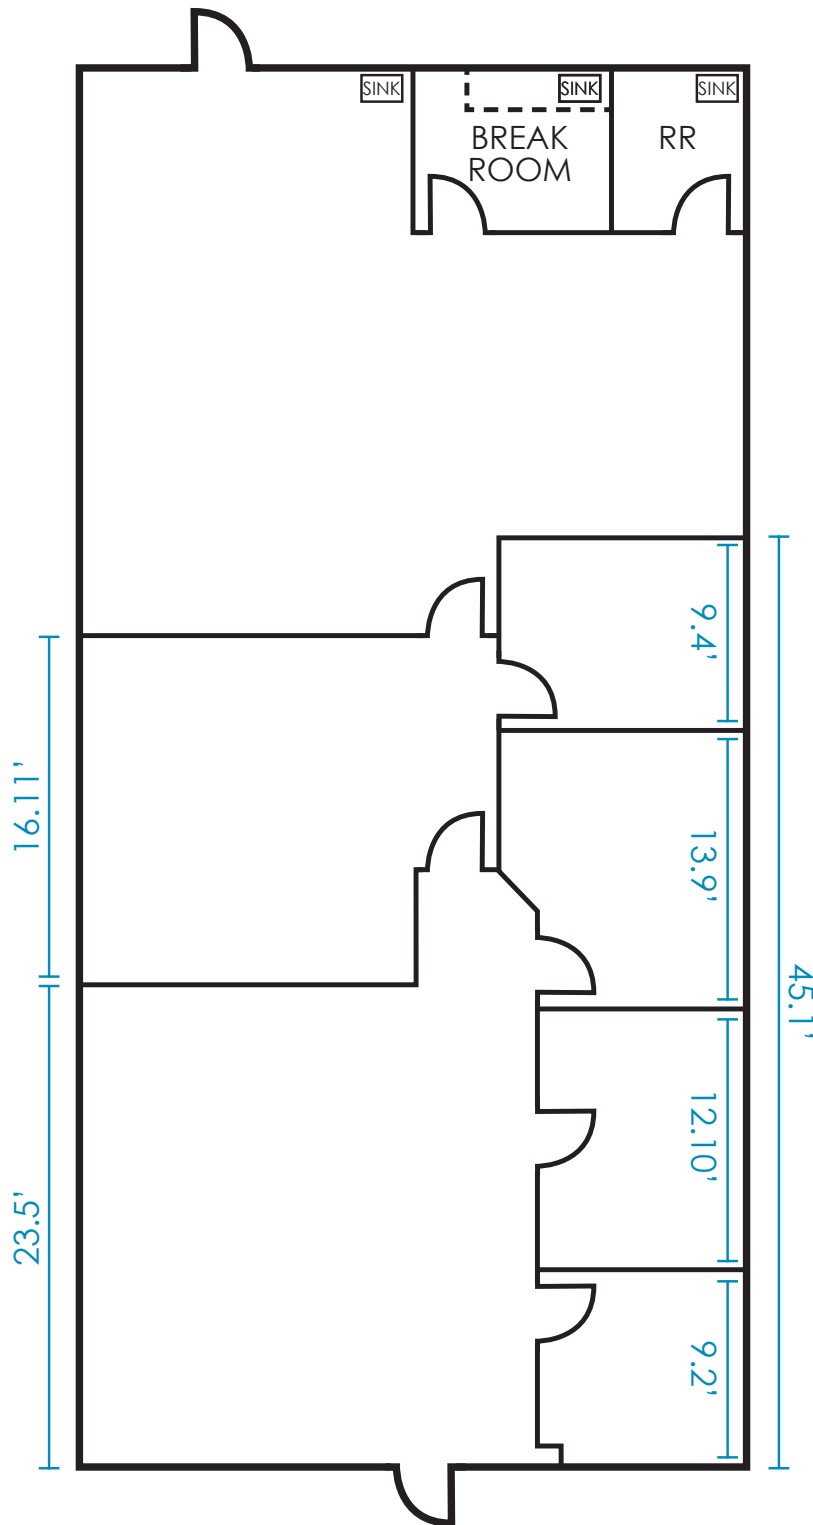

2,324 SF

NOTE\*\* ALL DIMENSIONS ARE APPROXIMATE

# Redondo Place - Suite 305