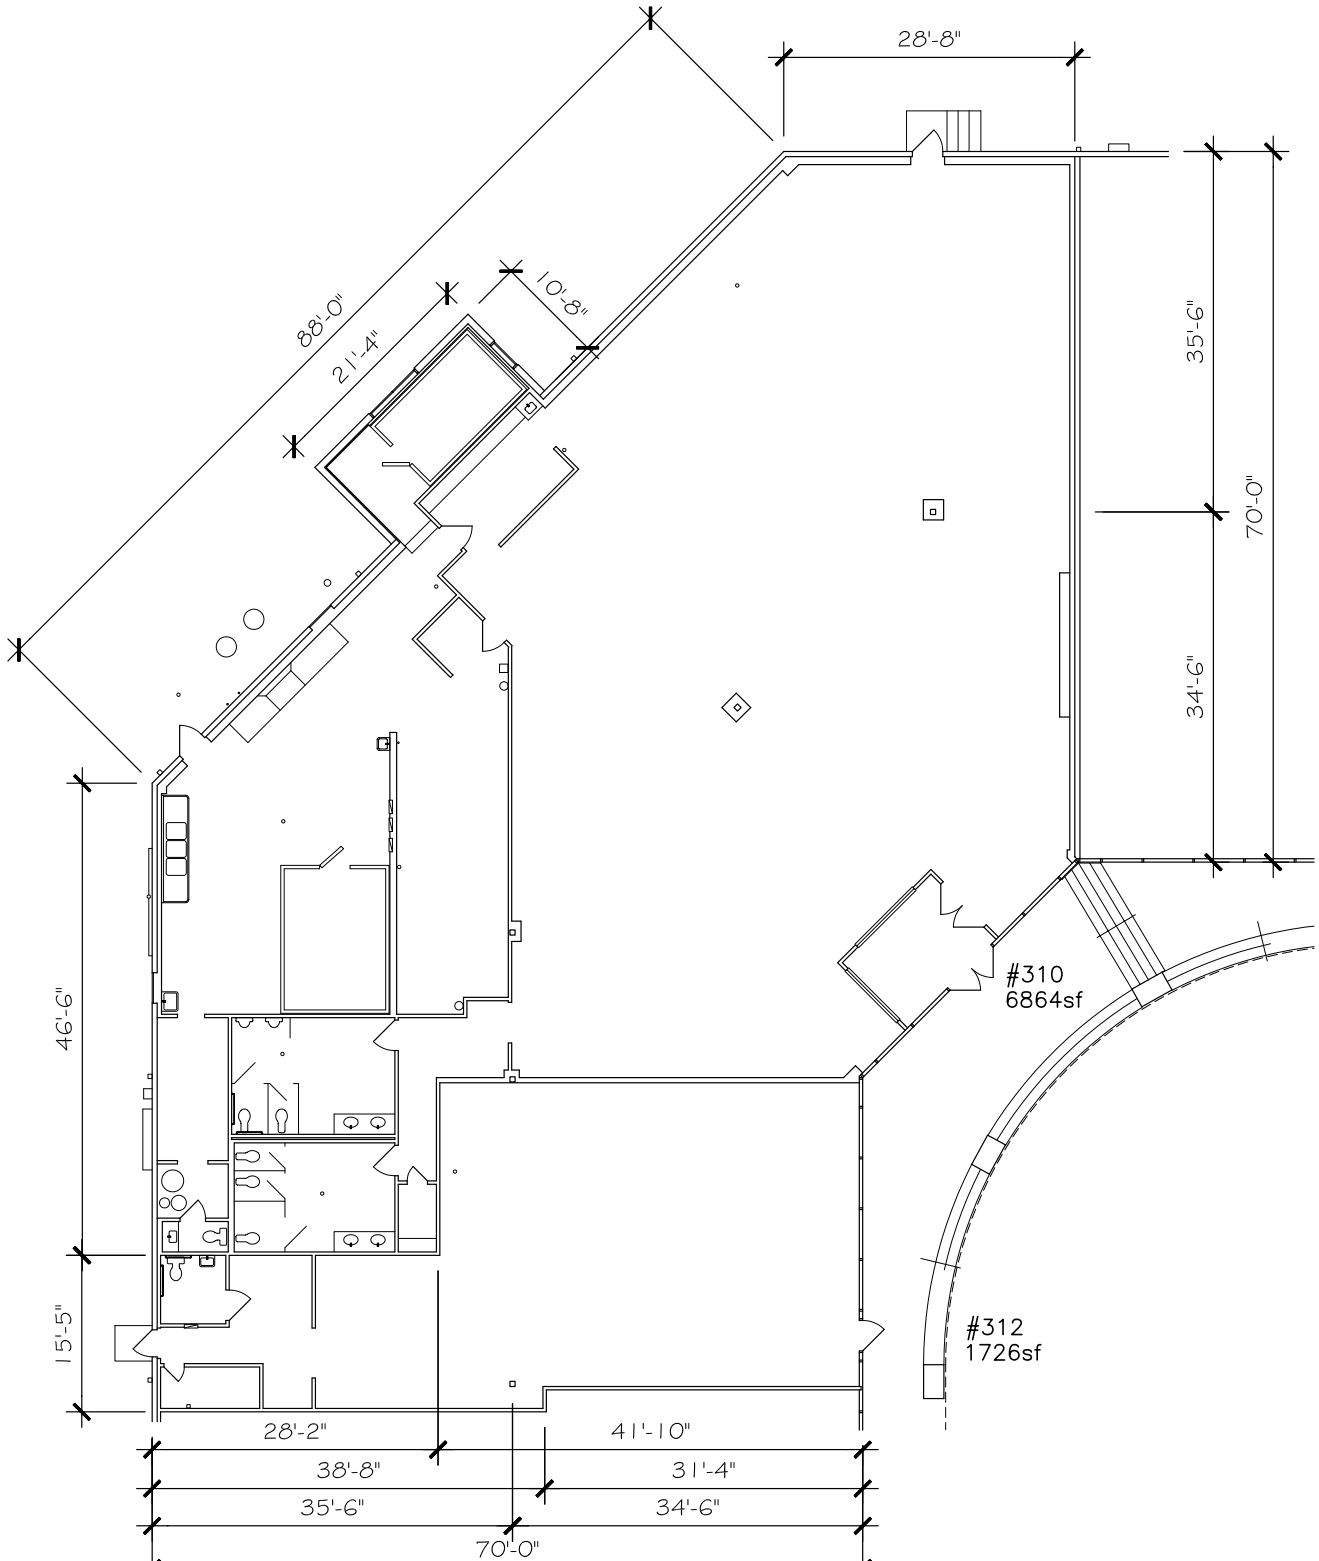

8,590 SF

NOTE\*\* ALL DIMENSIONS ARE APPROXIMATE

# Redondo Place - Suites 310 & 312