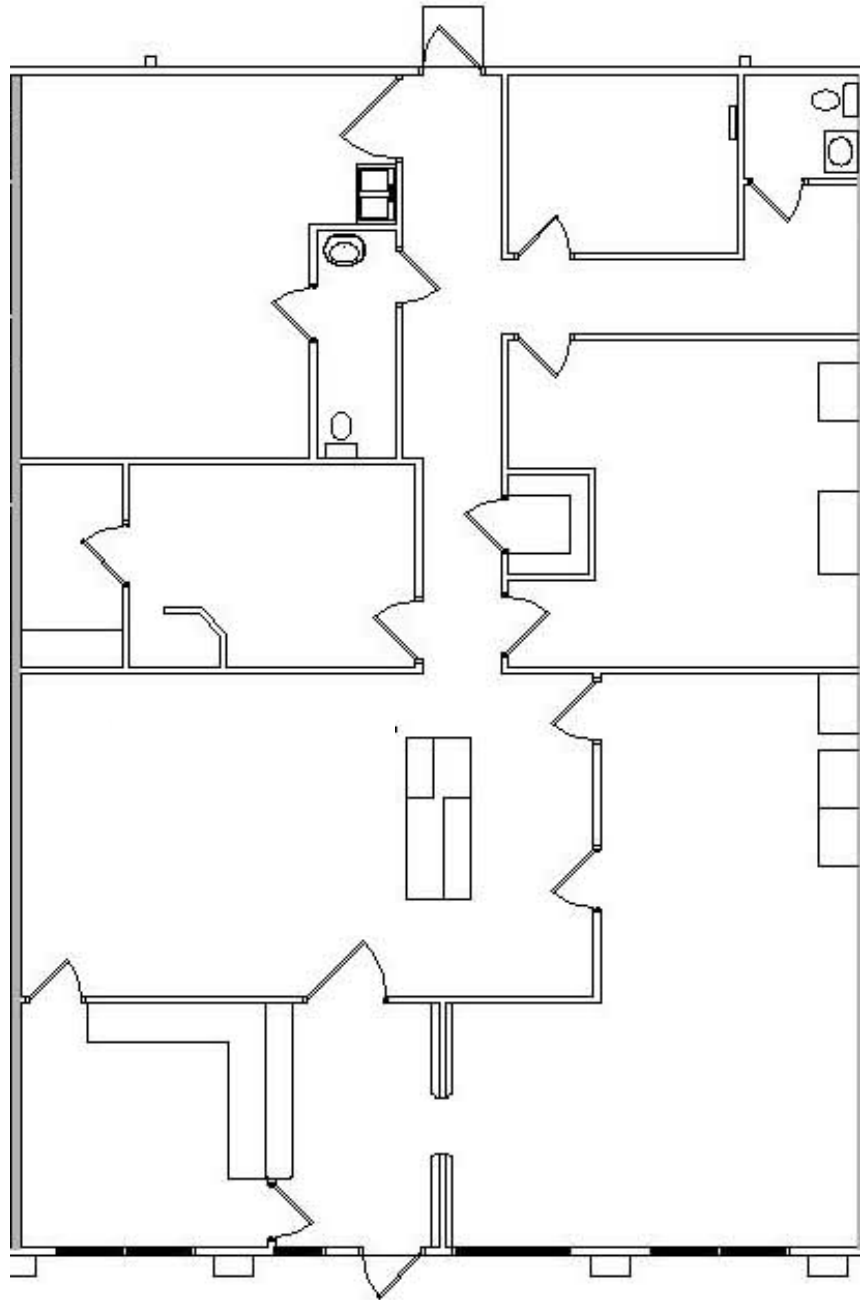

2,565 SF

NOTE** ALL DIMENSIONS ARE APPROXIMATE

Westlakes Landing Center - Suite 145