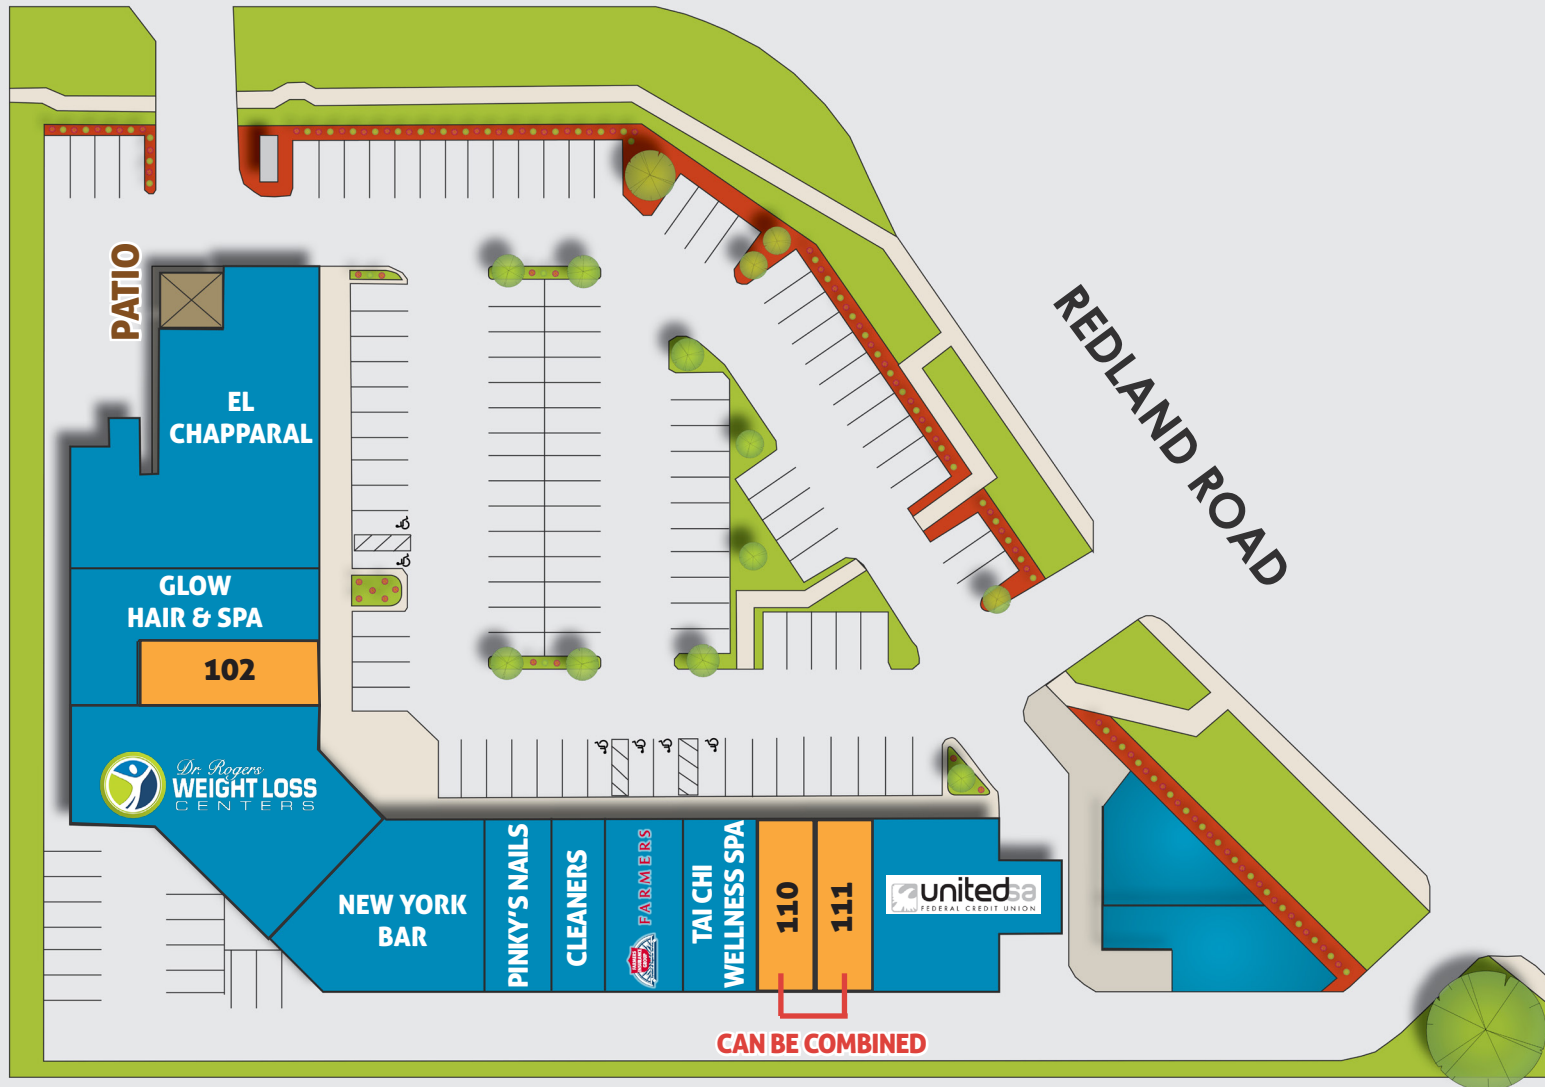

LOOP
1604

SUITE	AVAILABLE SPACE
102	1,081 SF
110	1,200 SF
111	1,200 SF

REDLAND TRAILS SITE PLAN