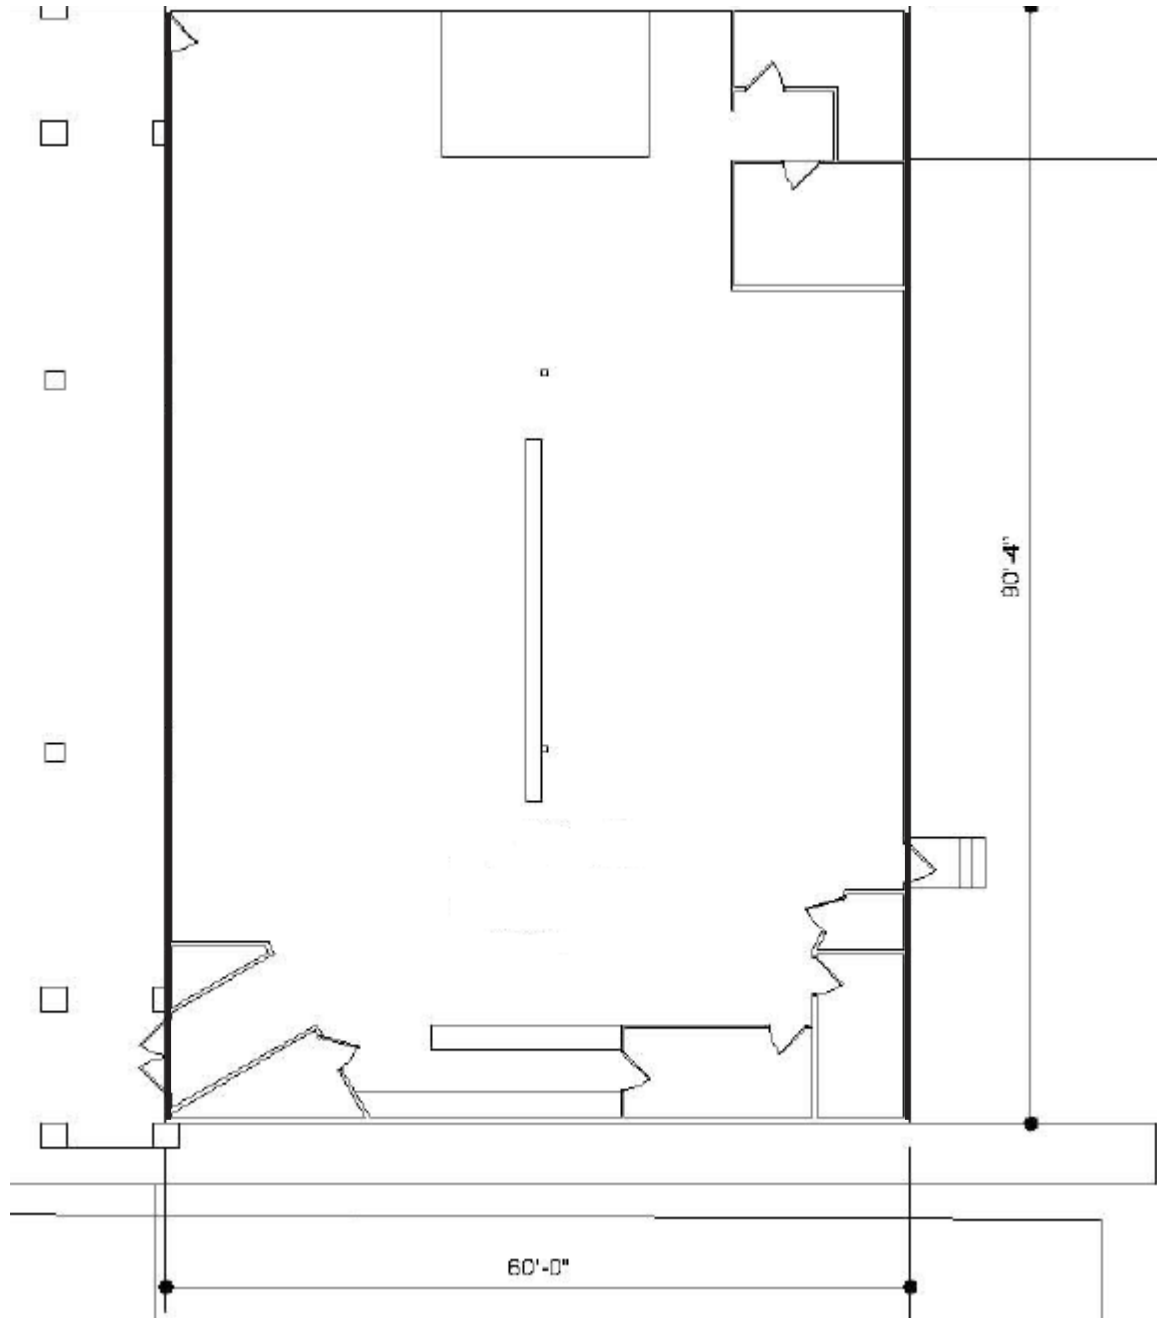

5,400 SF

NOTE** ALL DIMENSIONS ARE APPROXIMATE

Westlakes Landing Center - Suite 117