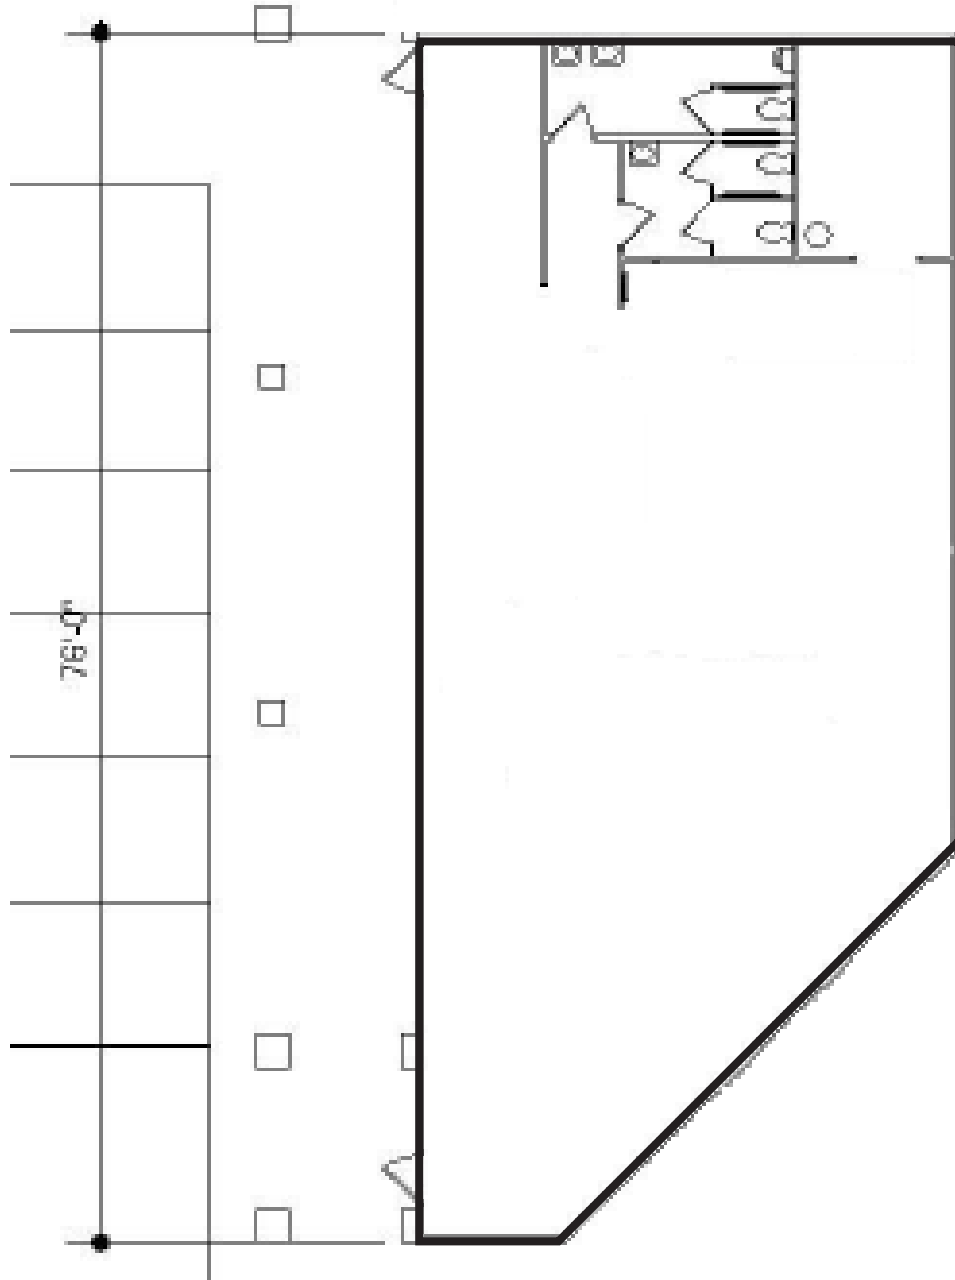

2,254 SF

**NOTE\*\*** ALL DIMENSIONS ARE APPROXIMATE

**Westlakes Landing Center - Suite 129**