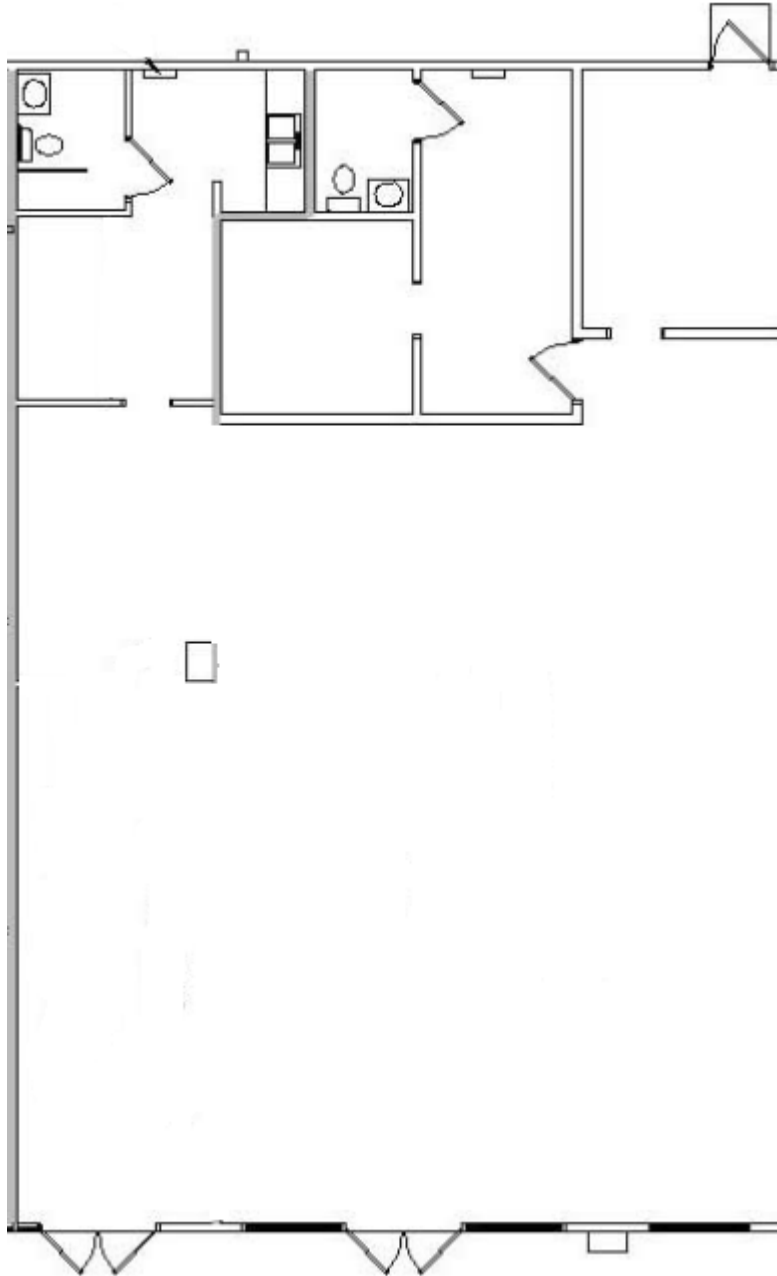

2,390 SF

NOTE** ALL DIMENSIONS ARE APPROXIMATE

Westlakes Landing Center - Suite 133