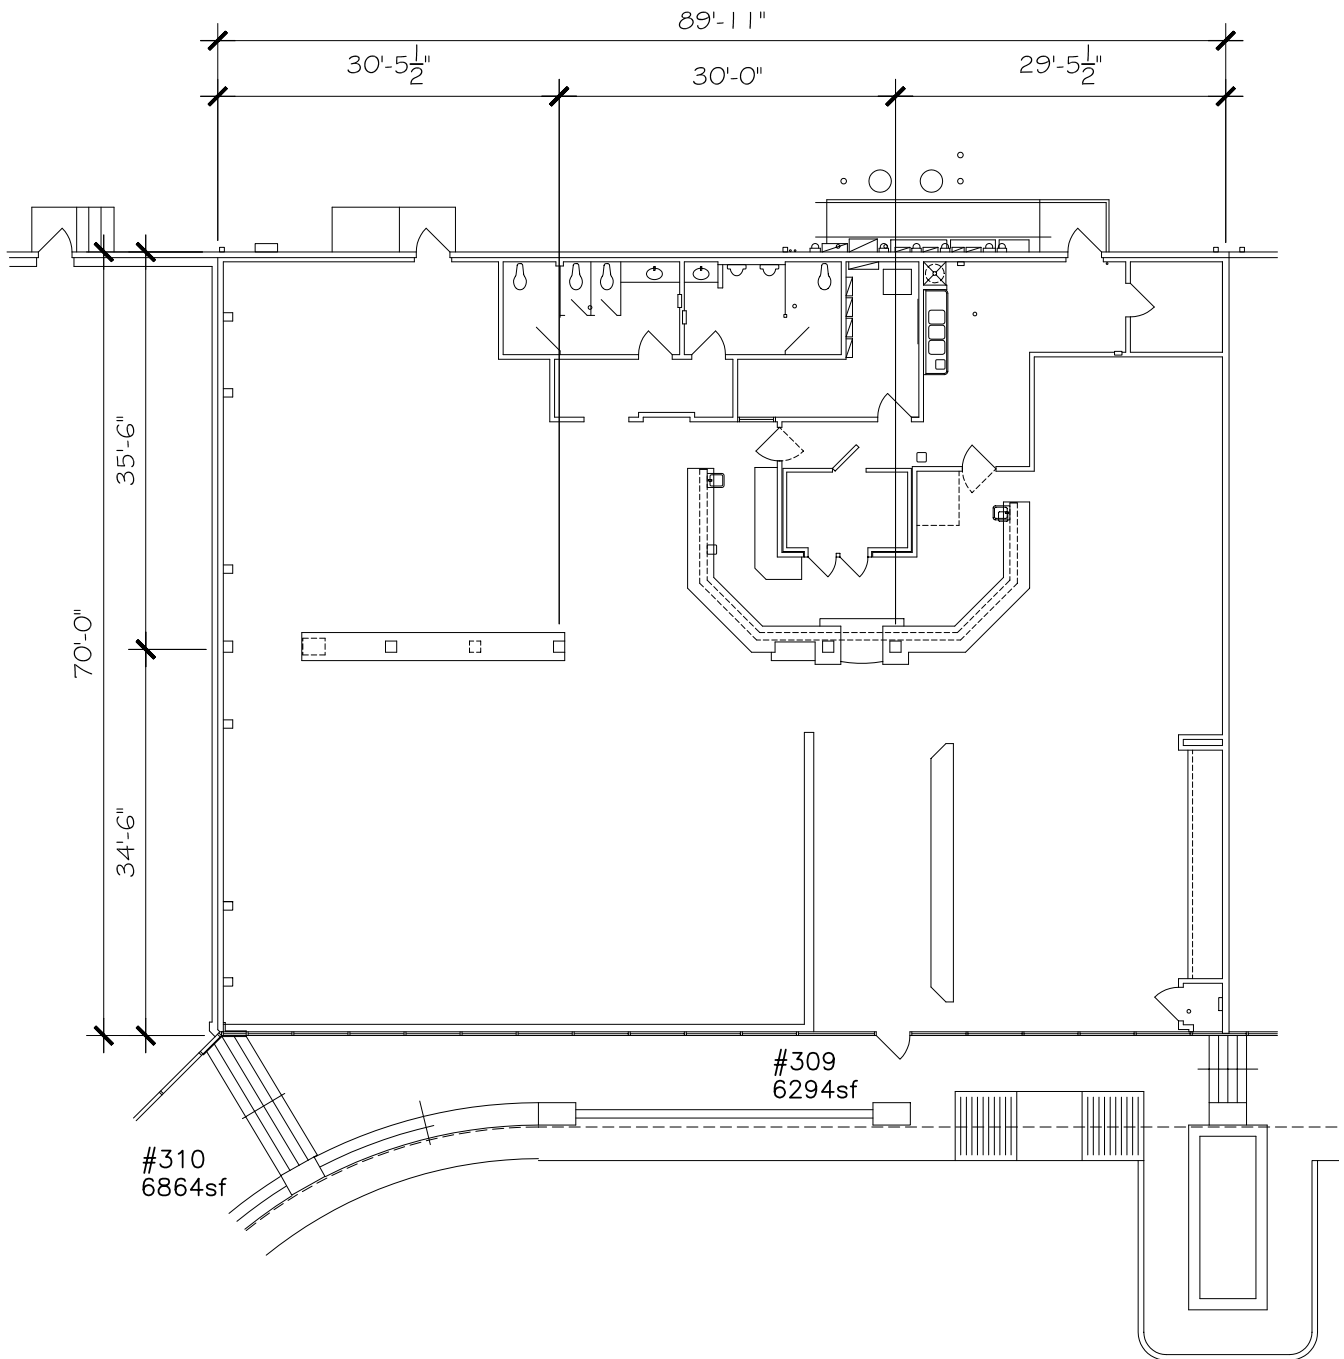

6,294 SF

NOTE\*\* ALL DIMENSIONS ARE APPROXIMATE

# Redondo Place - Suite 309