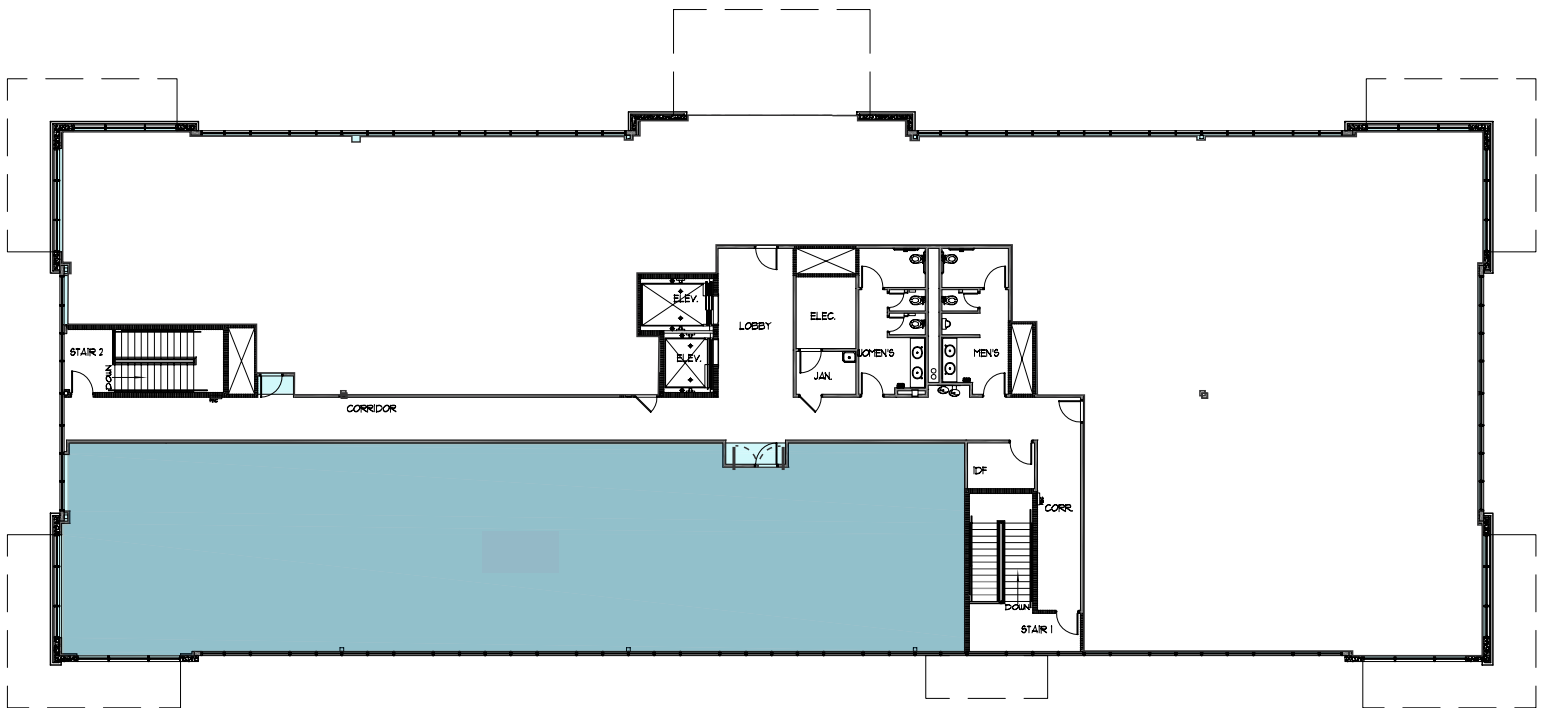

4,452 RSF

NOTE\*\* ALL DIMENSIONS ARE APPROXIMATE

# Crownridge Centre - Suite 309