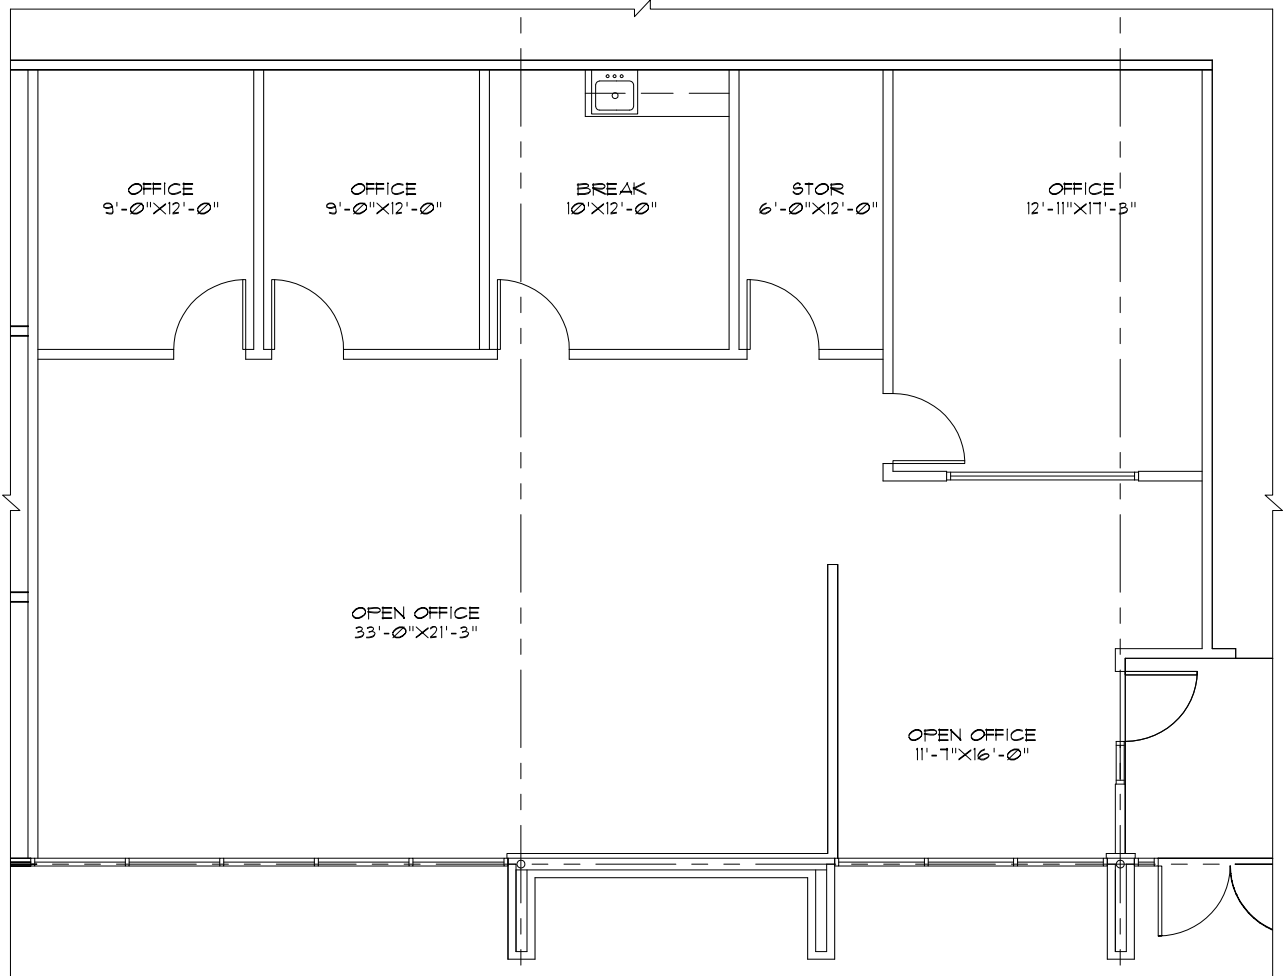

1,897 SF

NOTE** ALL DIMENSIONS ARE APPROXIMATE

Isom Road Business Park - Suite 100