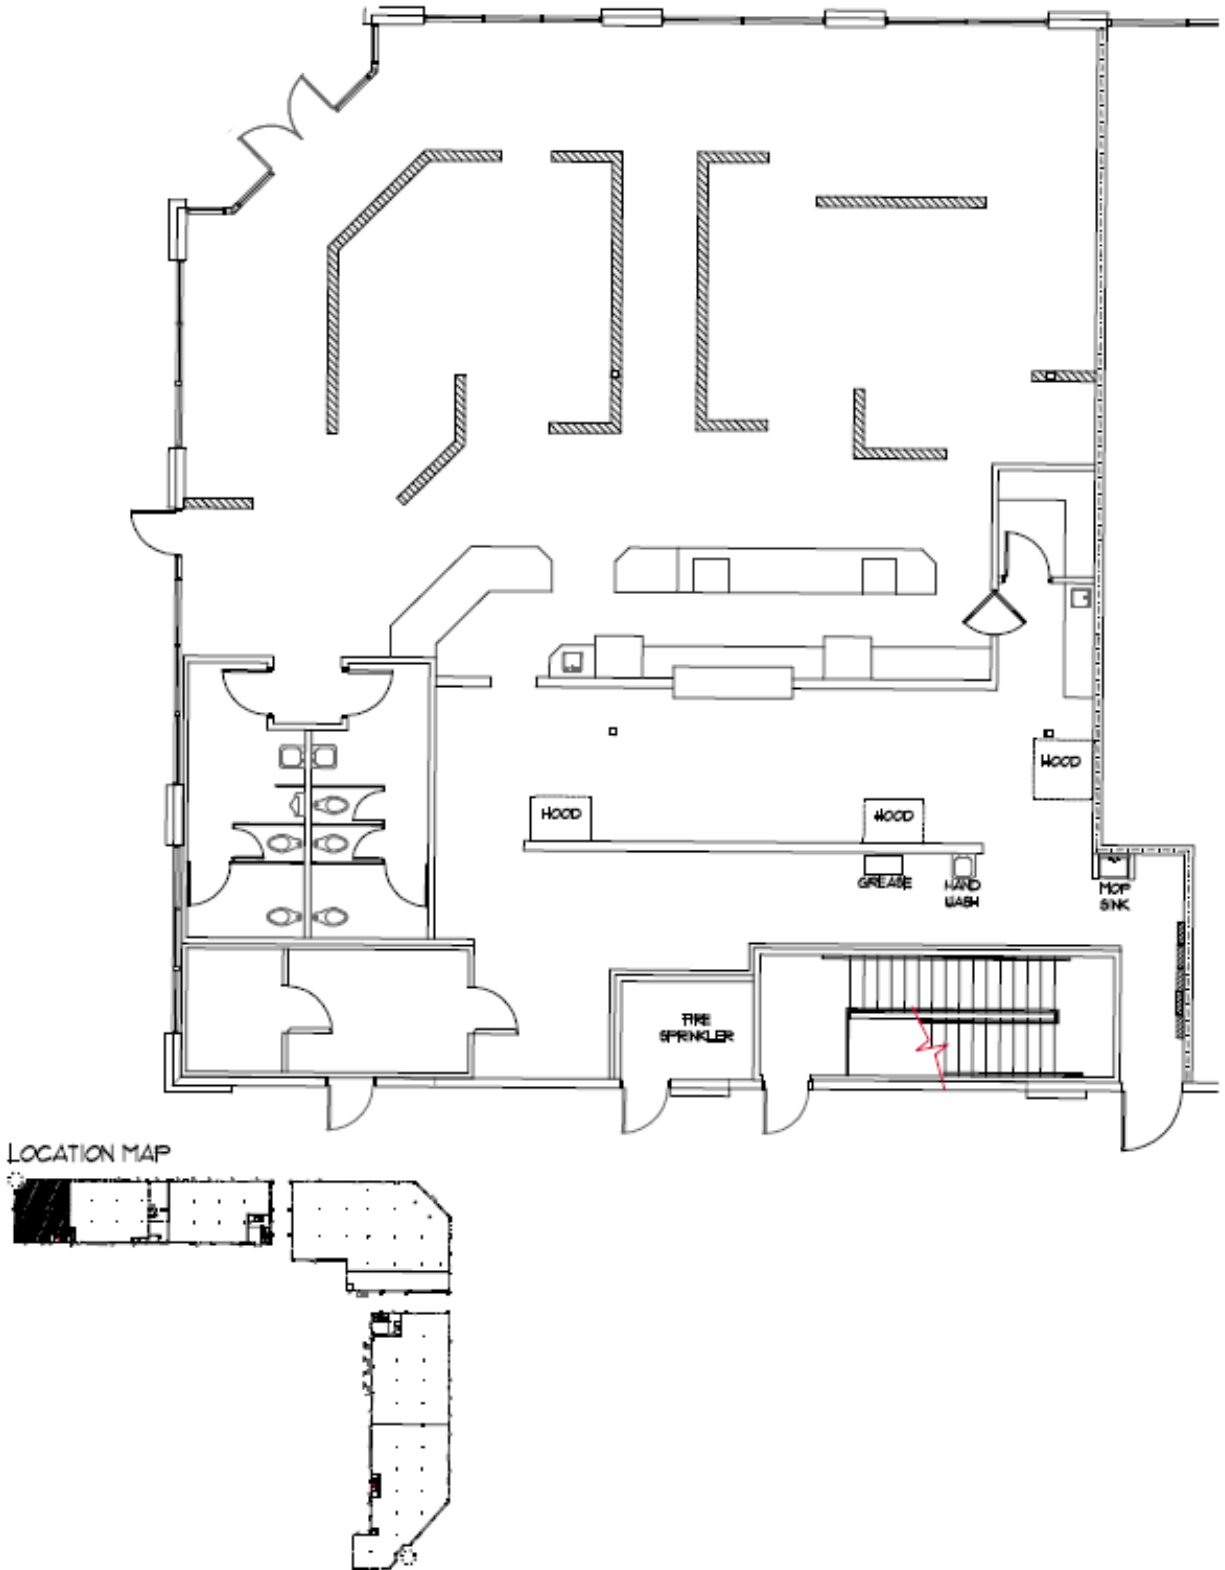

4,145 SF

NOTE** ALL DIMENSIONS ARE APPROXIMATE

Legacy Shopping Center - A1-101