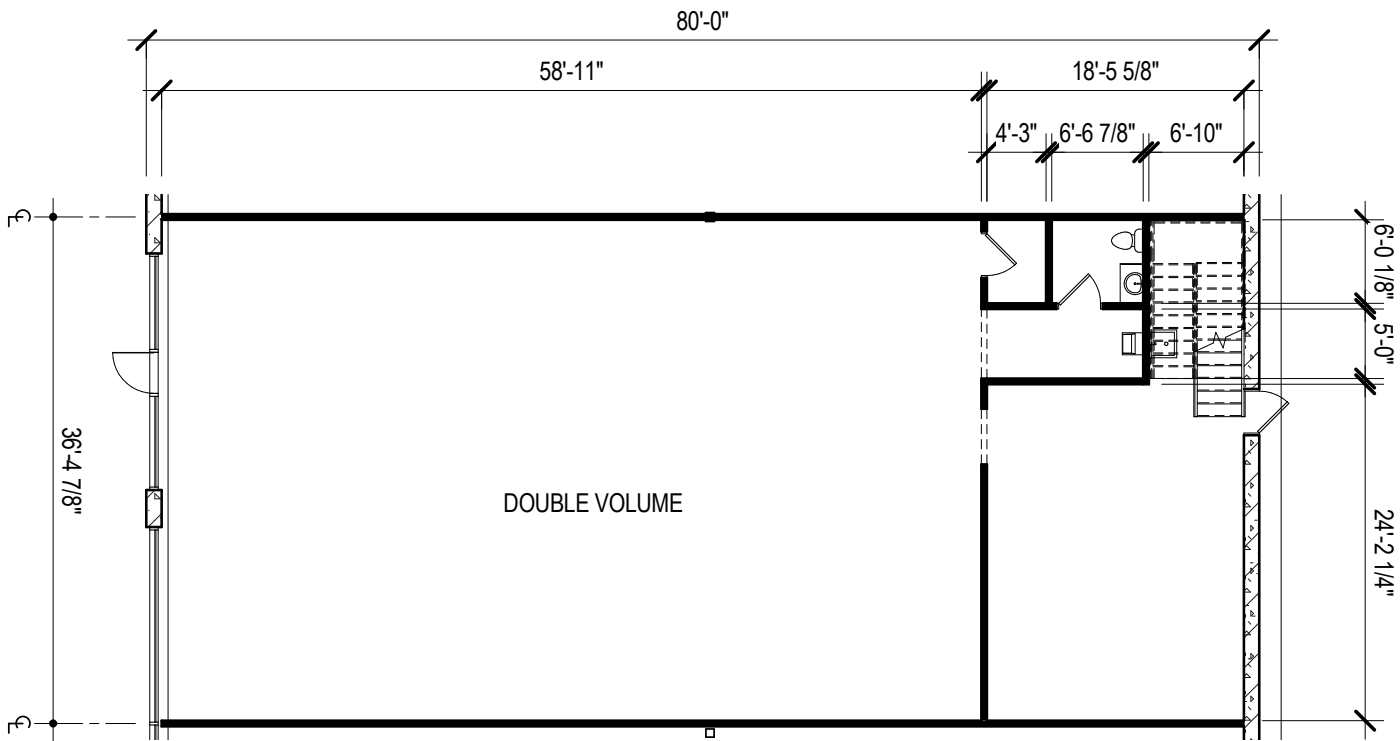

2,913 SF

KEY PLAN

NOTE** ALL DIMENSIONS ARE APPROXIMATE

The Legacy - B1-108