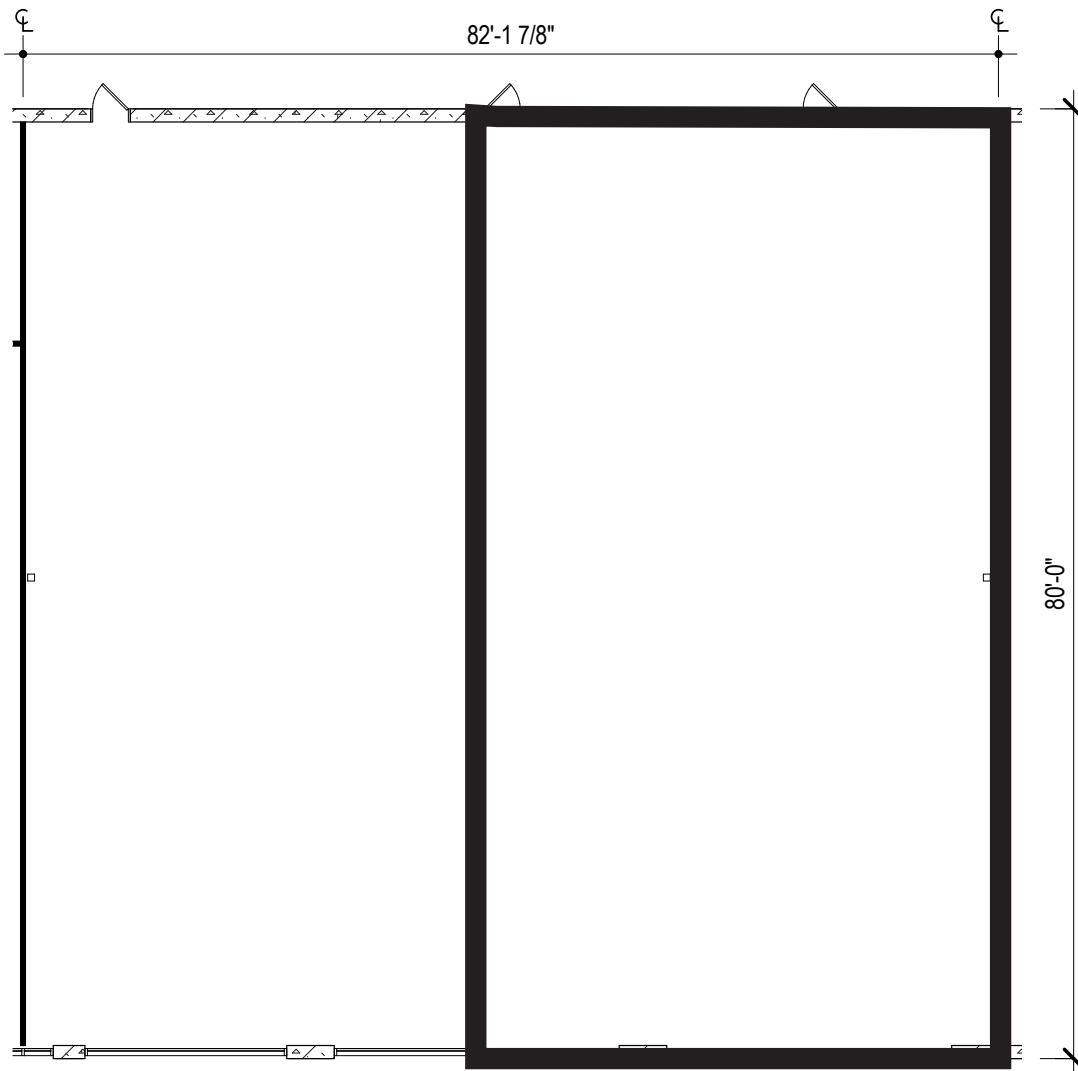

3,293 SF

KEY PLAN

NOTE\*\* ALL DIMENSIONS ARE APPROXIMATE

# The Legacy - B1-112