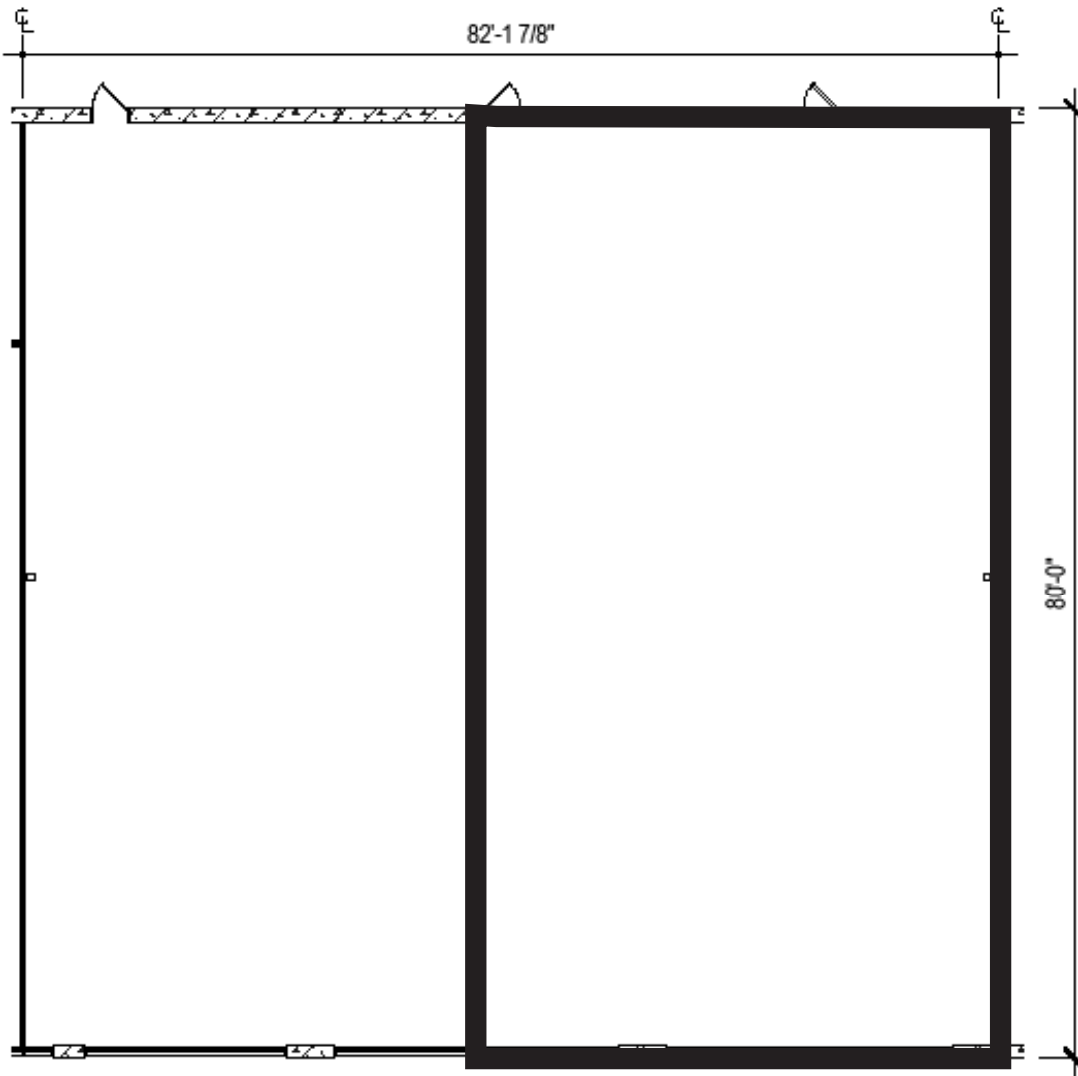

3,279 SF

KEY PLAN

NOTE** ALL DIMENSIONS ARE APPROXIMATE

The Legacy - B1-112