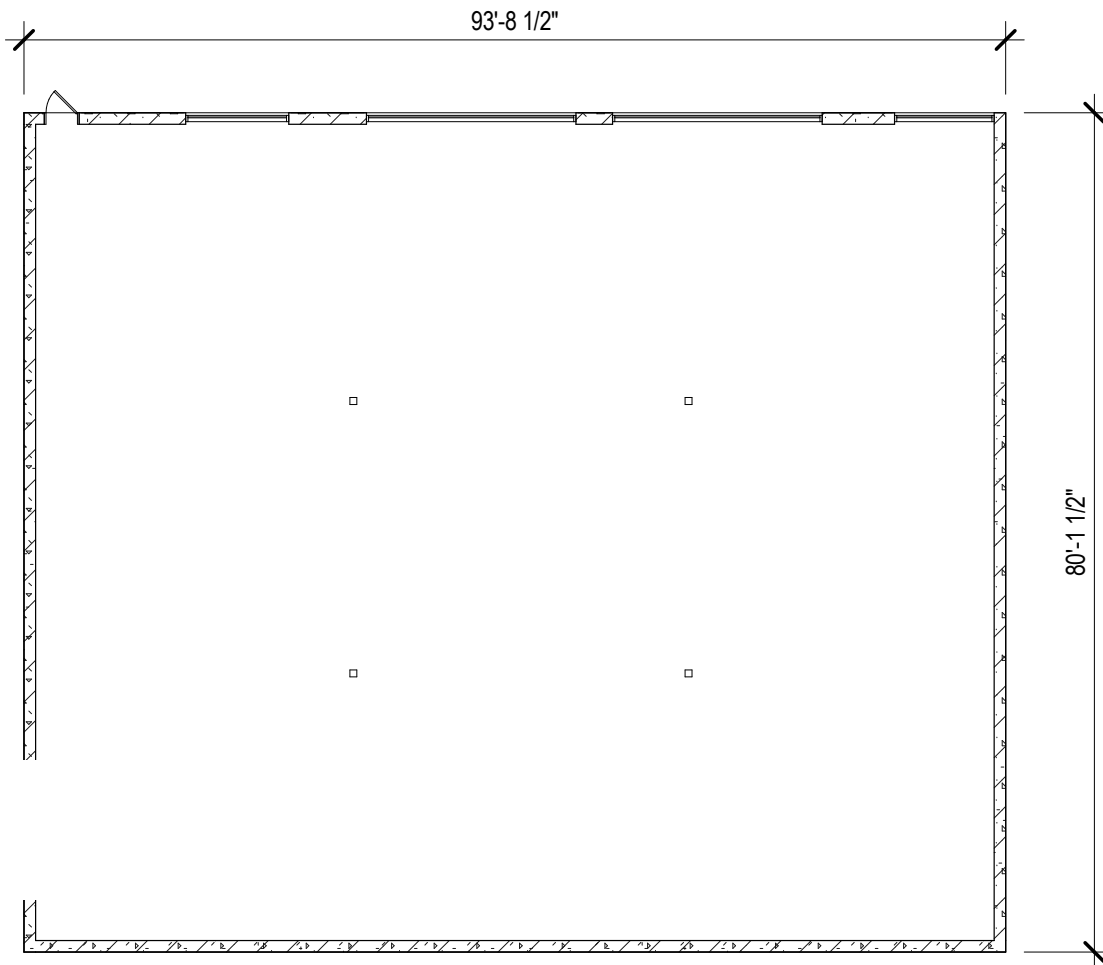

7,464 SF

NOTE** ALL DIMENSIONS ARE APPROXIMATE

The Legacy - L 100