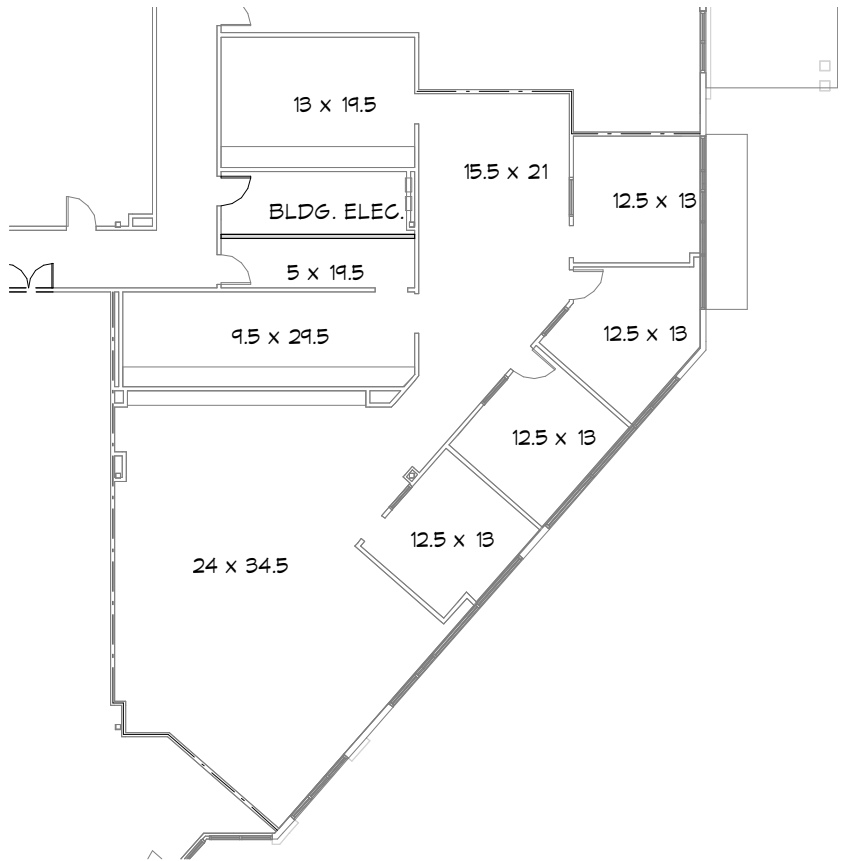

3,481 SF

SCALE: 1/16"=1'-0"

ALL ROOM SIZES ARE APPROXIMATE

NOTE** ALL DIMENSIONS ARE APPROXIMATE

The Legacy - Suite 204