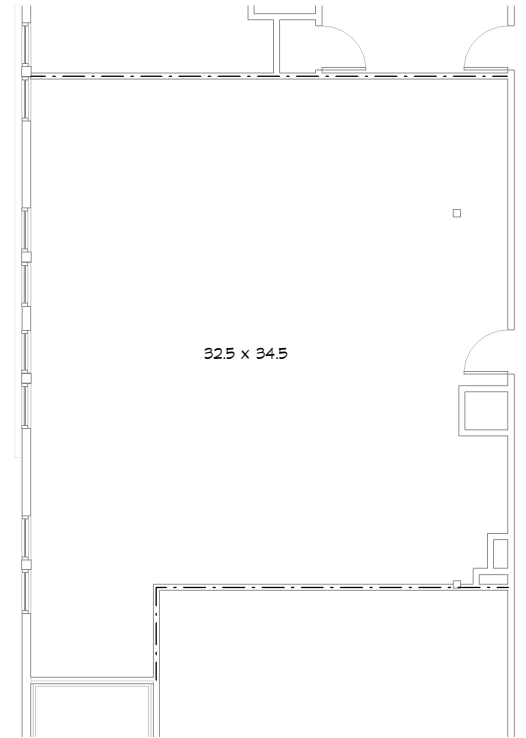

1,381 SF

SCALE: 1/8"=1'-0"
ALL ROOM SIZES ARE APPROXIMATE

NOTE** ALL DIMENSIONS ARE APPROXIMATE

The Legacy - Suite 207