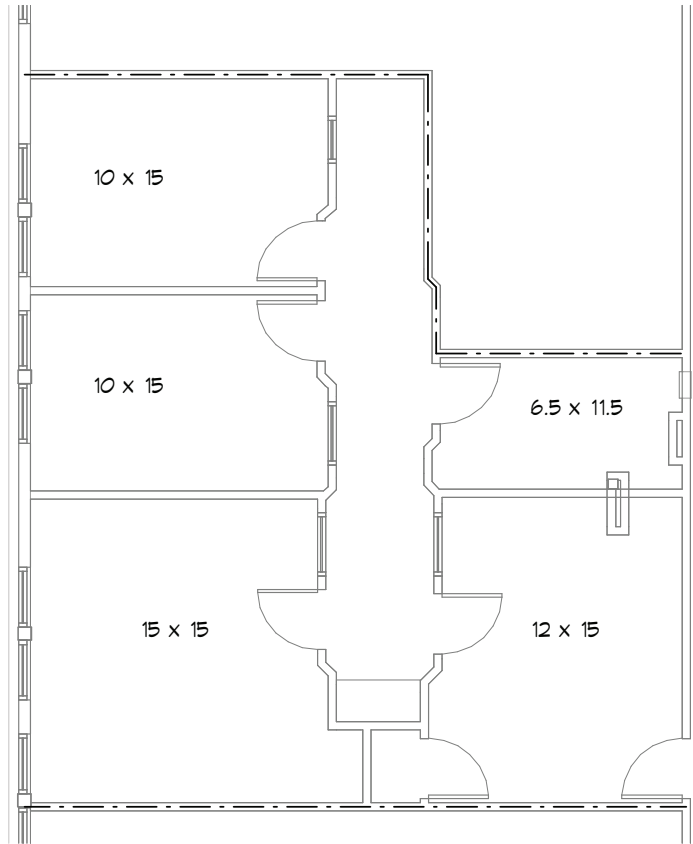

1,196 SF

SCALE: 1/8"=1'-0"

ALL ROOM SIZES ARE APPROXIMATE

NOTE** ALL DIMENSIONS ARE APPROXIMATE

The Legacy - Suite 209