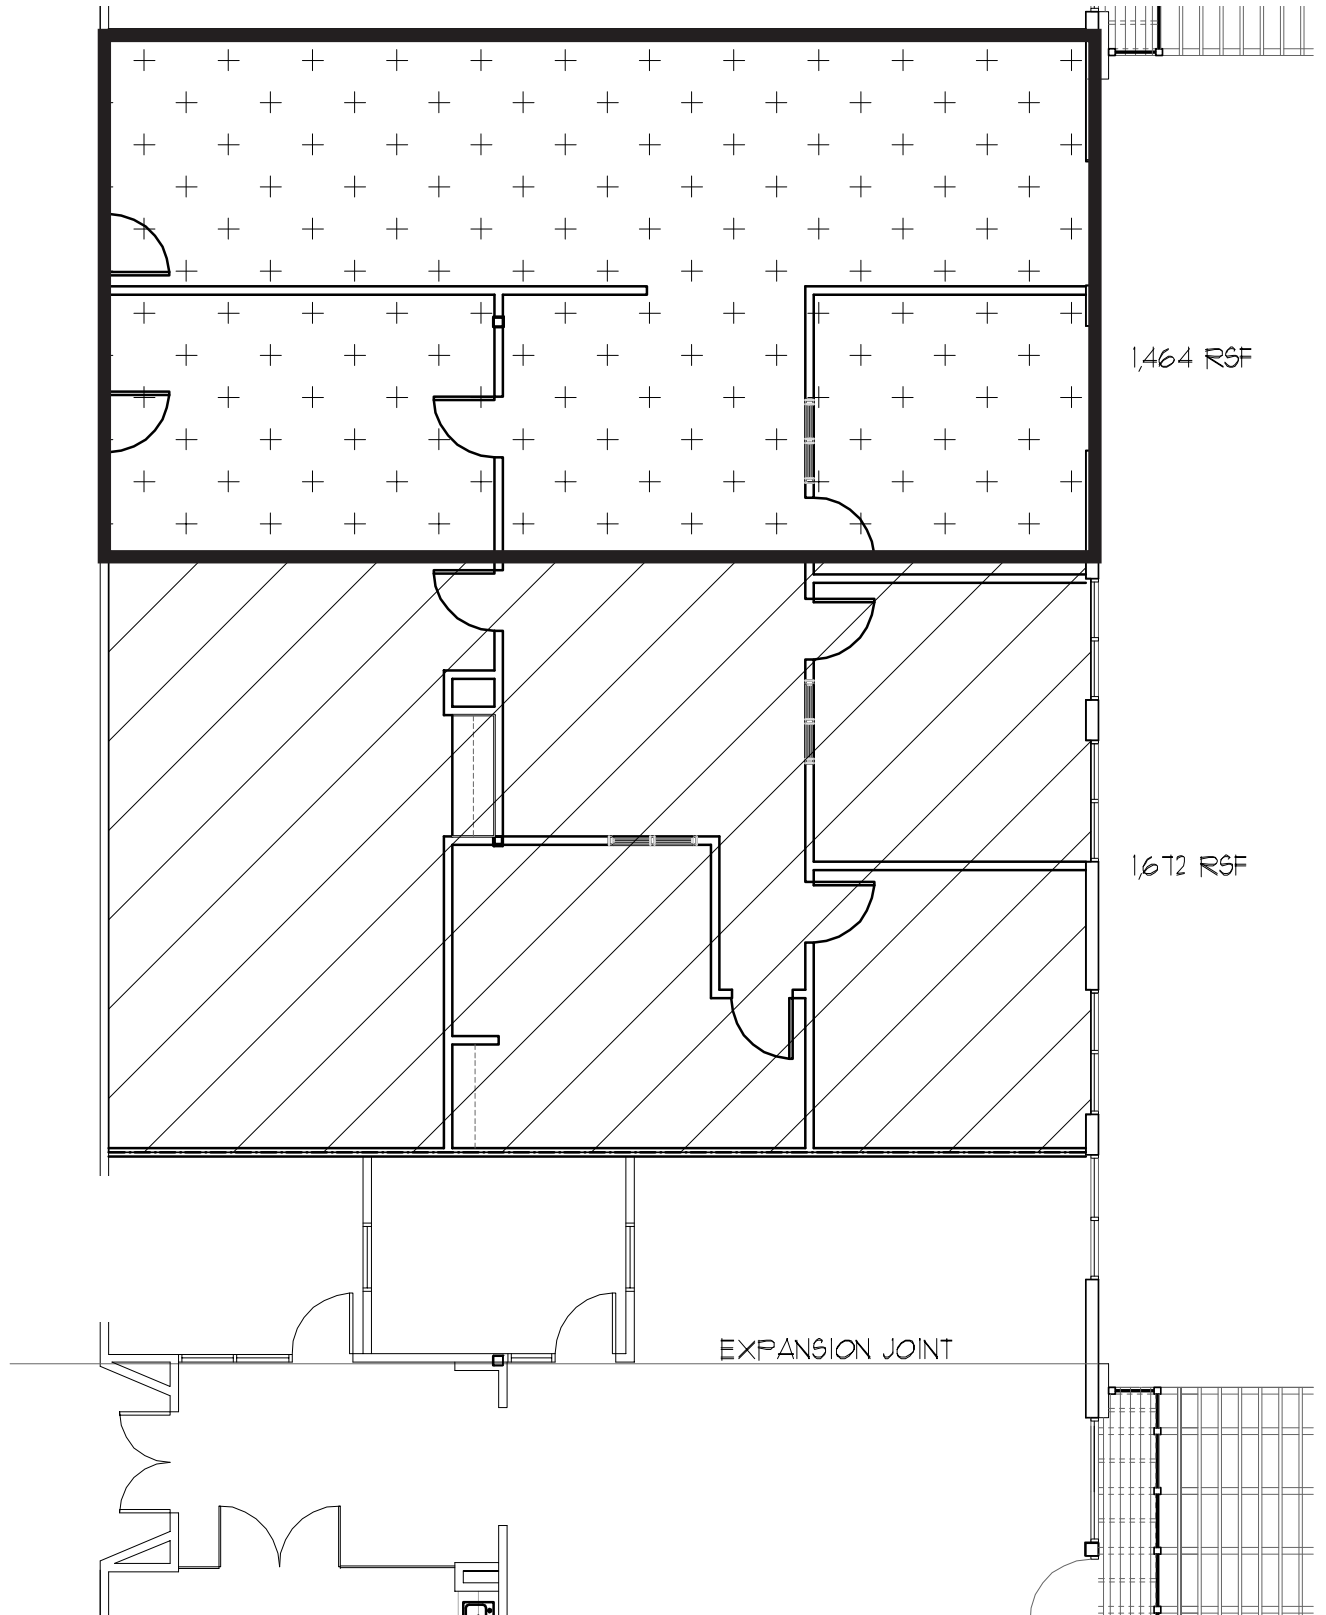

1,464 SF

NOTE** ALL DIMENSIONS ARE APPROXIMATE

The Legacy - Suite 216