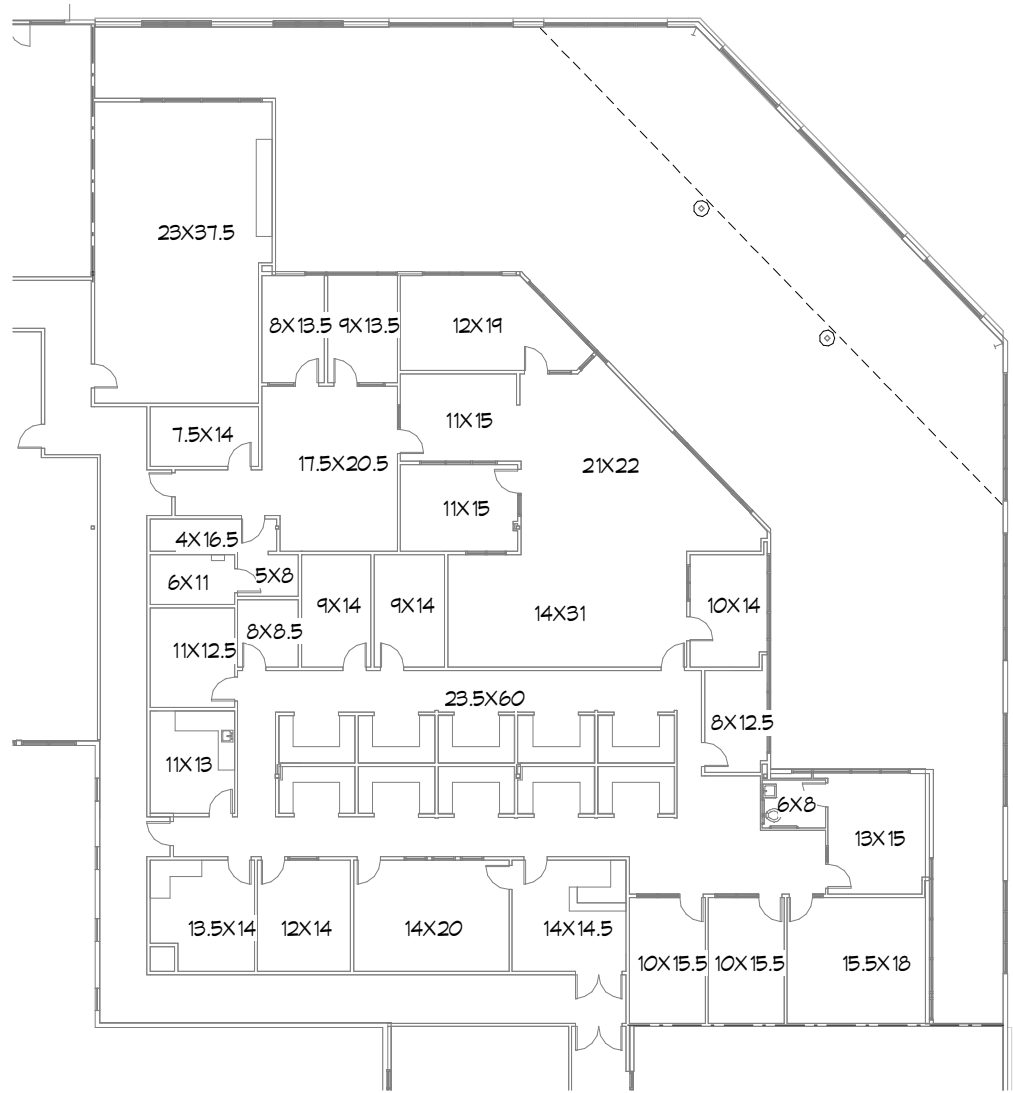

9,129 SF

SCALE: 1"=20'-0"

ALL ROOM SIZES ARE APPROXIMATE

NOTE\*\* ALL DIMENSIONS ARE APPROXIMATE

# The Legacy - Suite 230