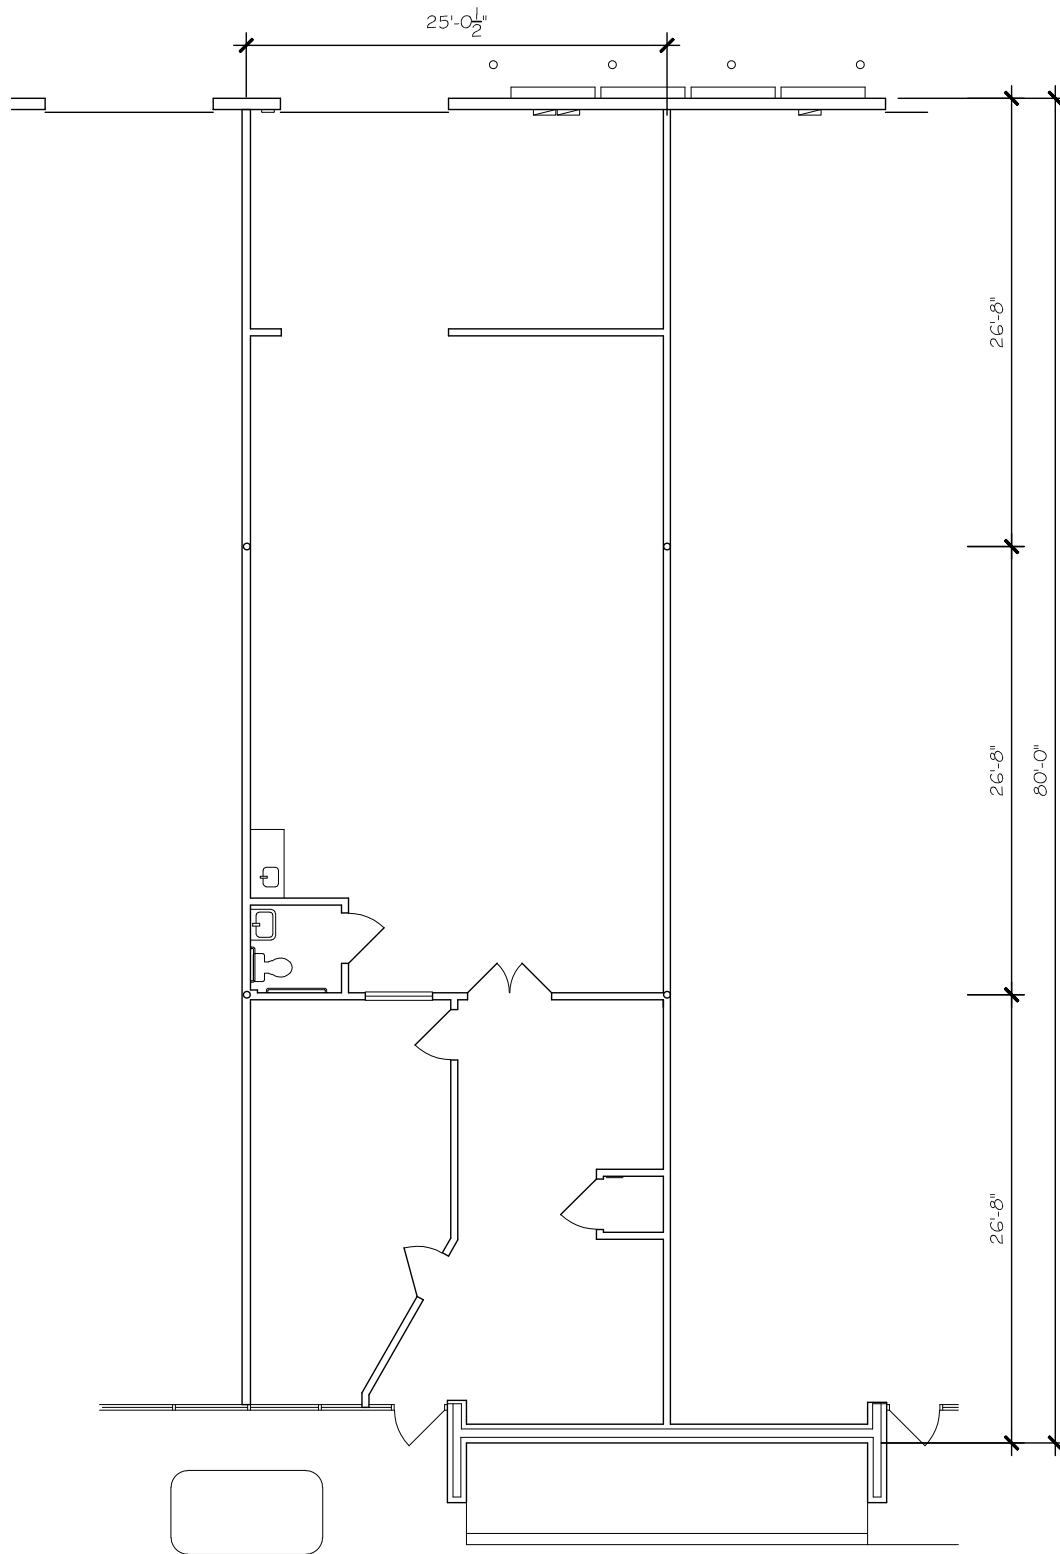

2,000 SF

NOTE** ALL DIMENSIONS ARE APPROXIMATE

Isom Road Business Park - Suite 520