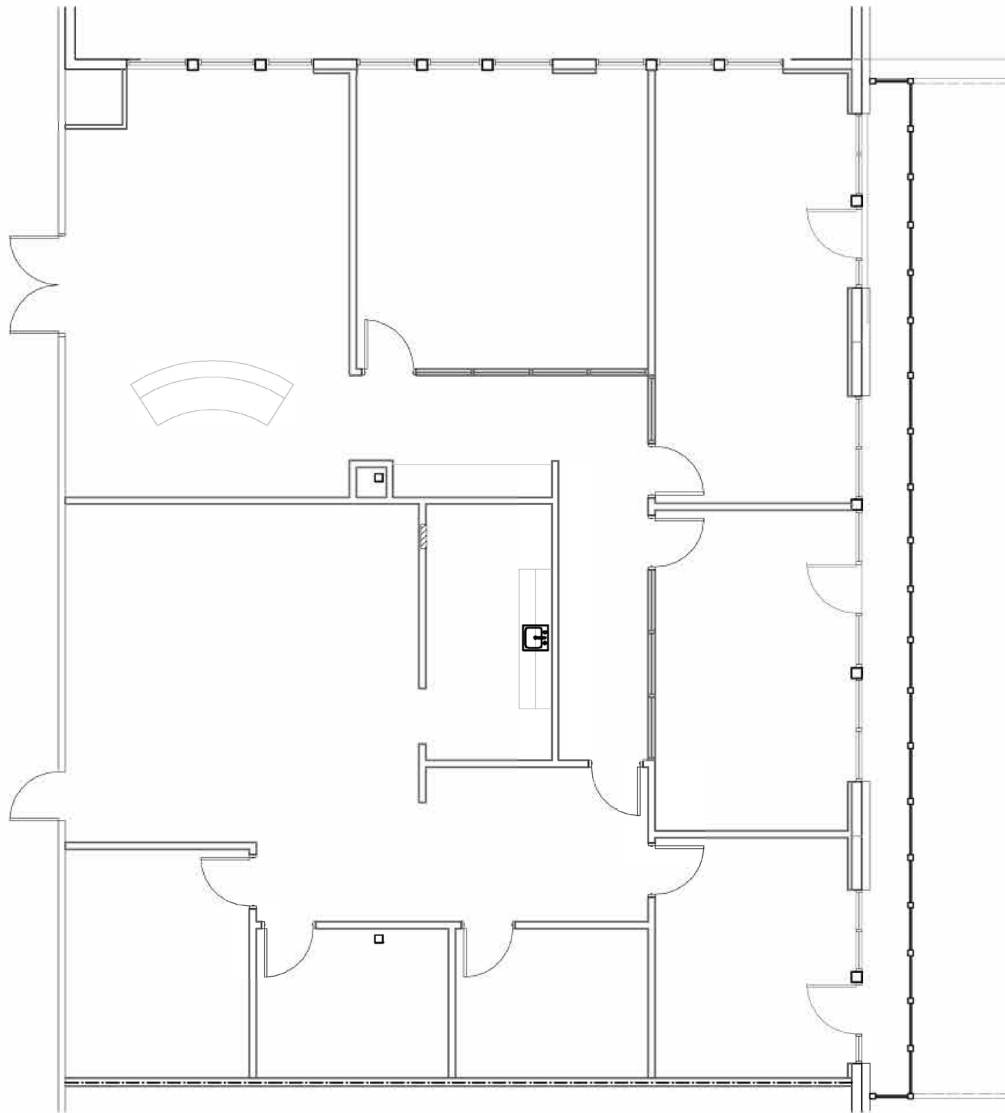

3,536 RSF

LOCATION MAP

SCALE: 3/32" = 1'-0"

NOTE** ALL DIMENSIONS ARE APPROXIMATE

The Legacy - Suite 224