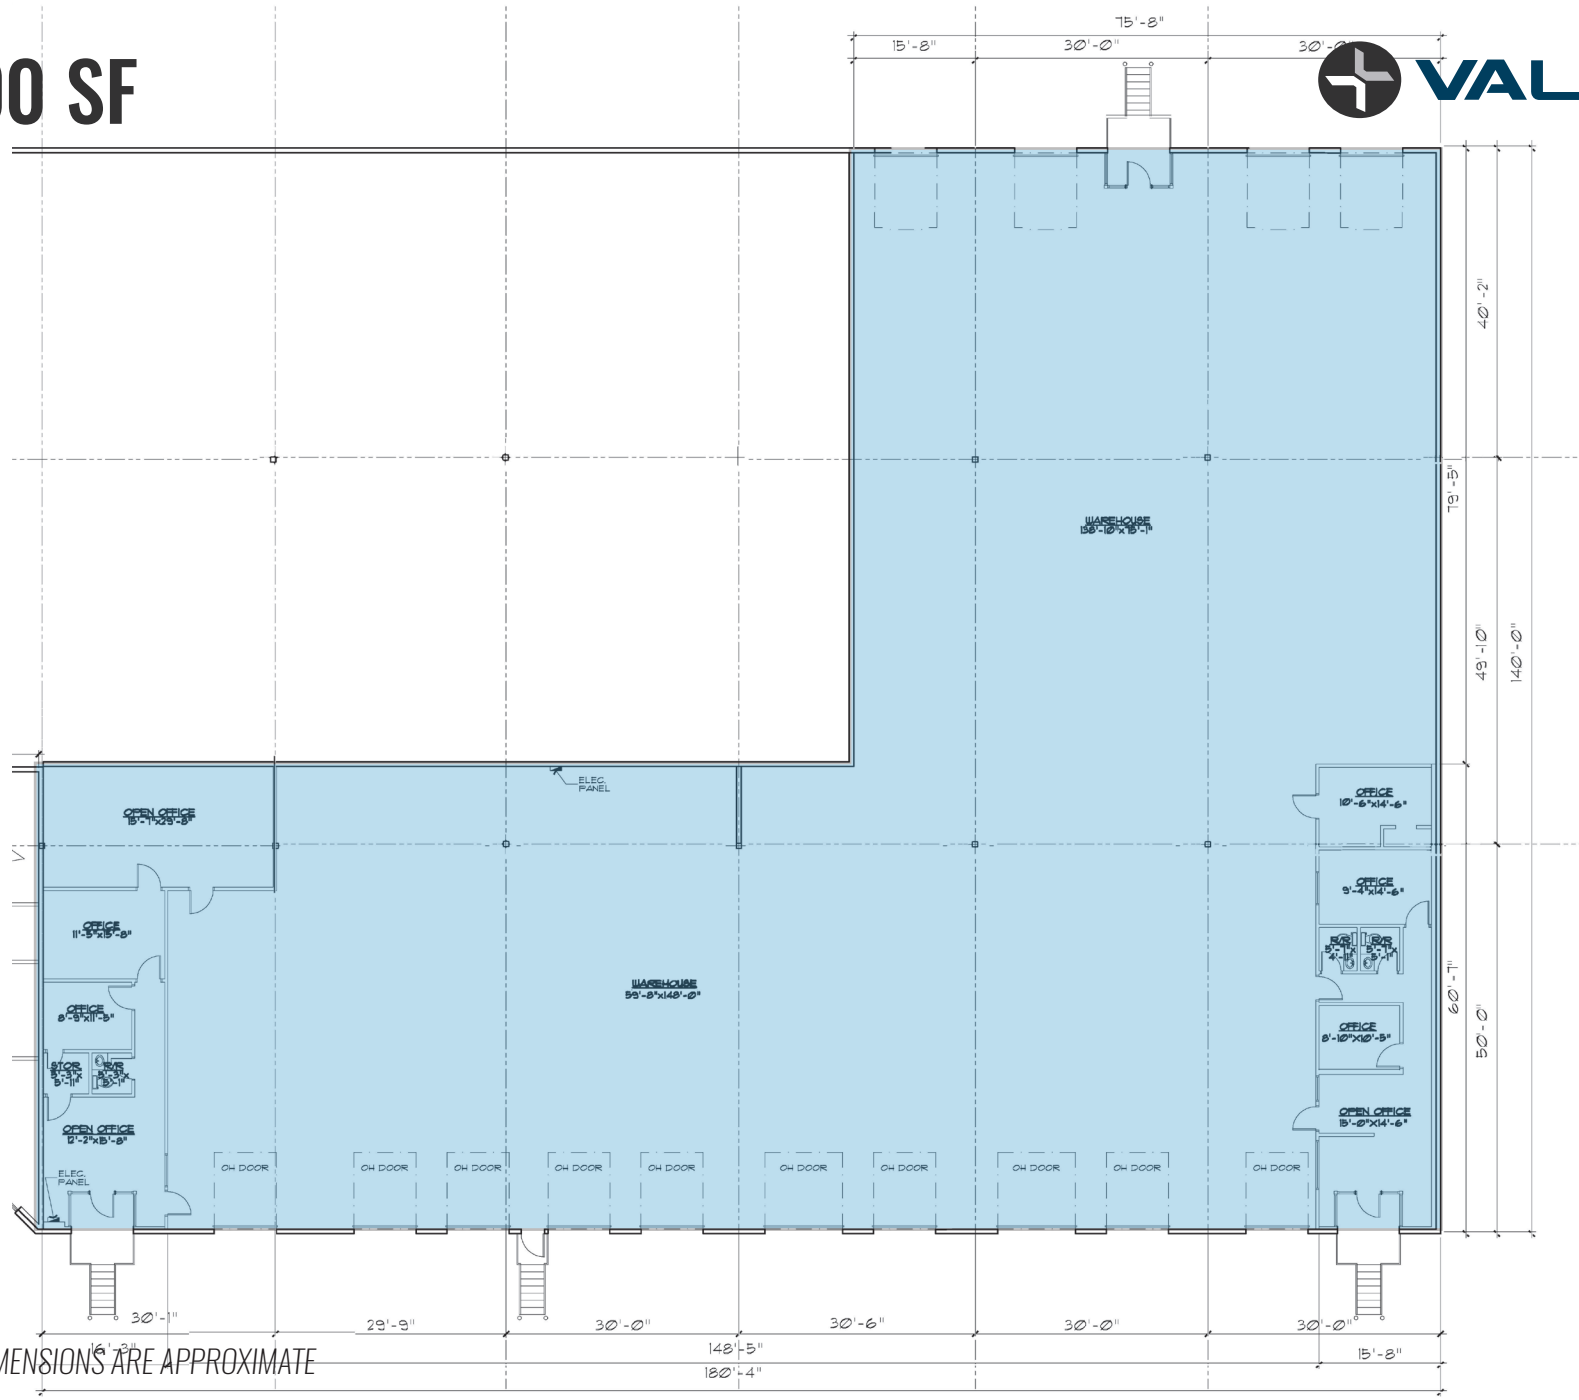

16,800 SF

NOTE** ALL DIMENSIONS ARE APPROXIMATE

1879 Hormel