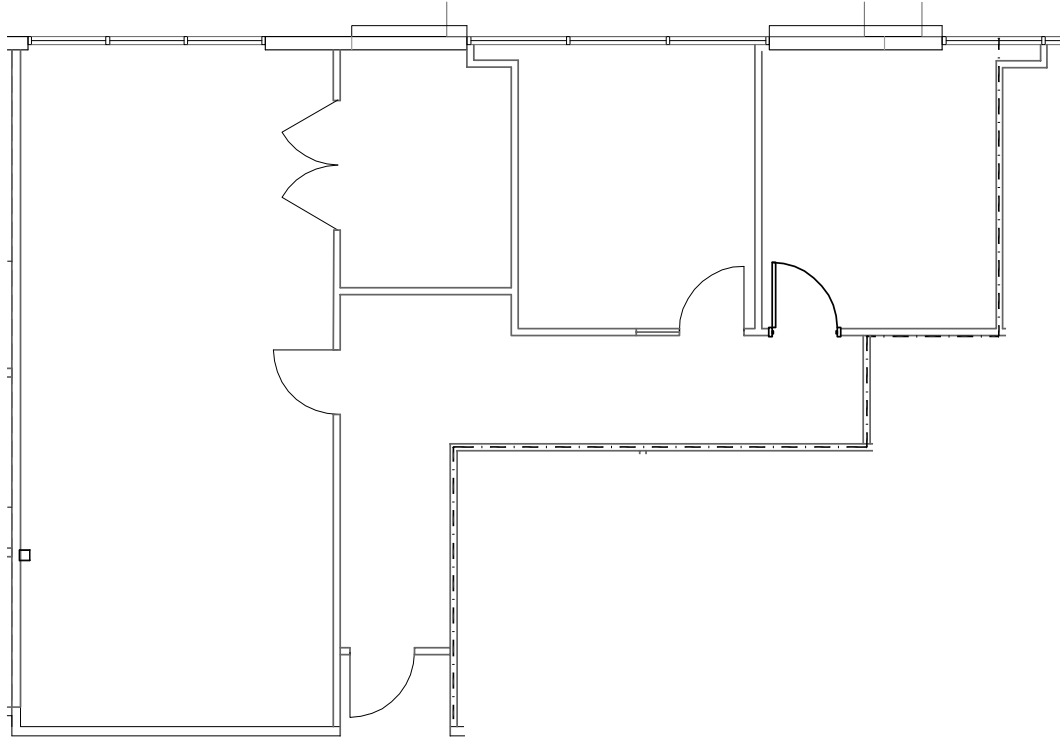

1,275 SF

LOCATION MAP

NOTE** ALL DIMENSIONS ARE APPROXIMATE

Legacy Shopping Center - A1- 276