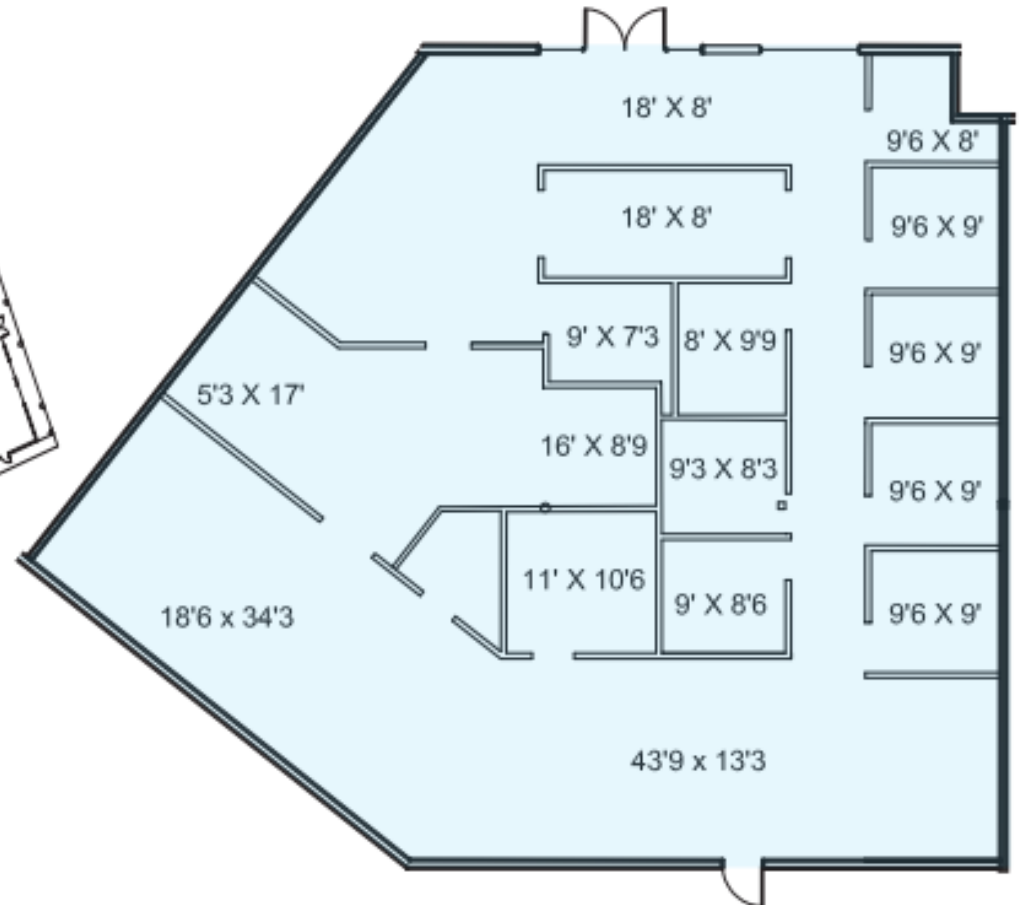

3,505 SF

SUITE 107

- 3,505 GLA
- Multiple offices
- Variation of room sizes
- 1 Main Entry
- 1 Back exit door

NOTE** ALL DIMENSIONS ARE APPROXIMATE

Dominion Place - Suite 107