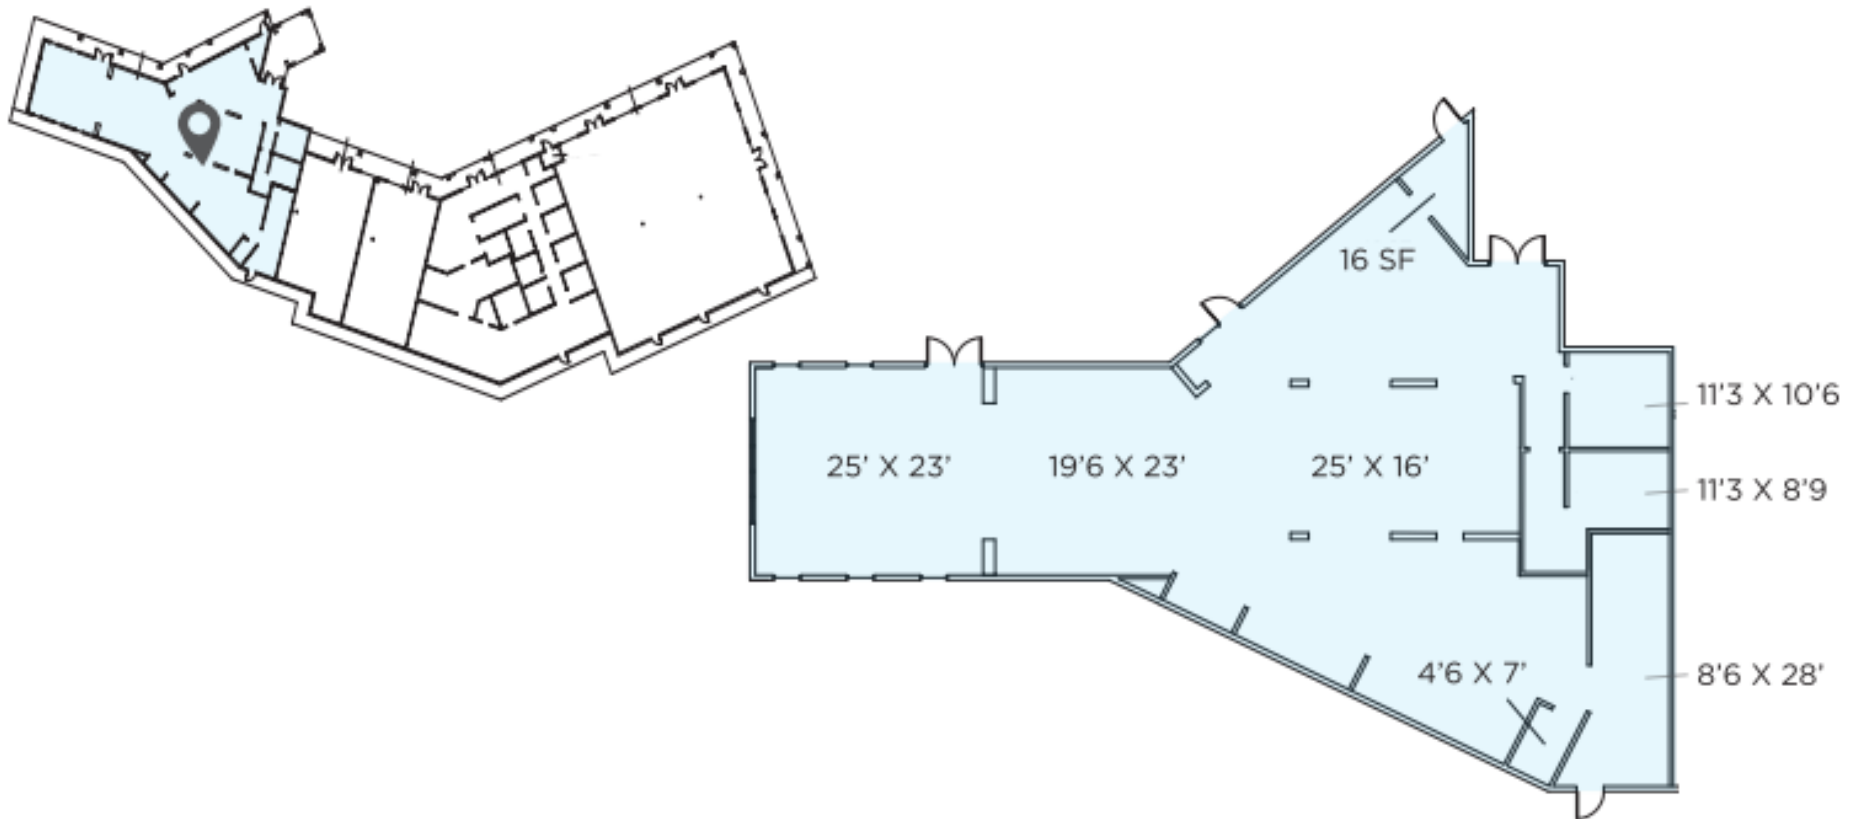

3,914 SF

SUITE 111

NOTE** ALL DIMENSIONS ARE APPROXIMATE

Dominion Place - Suite 111