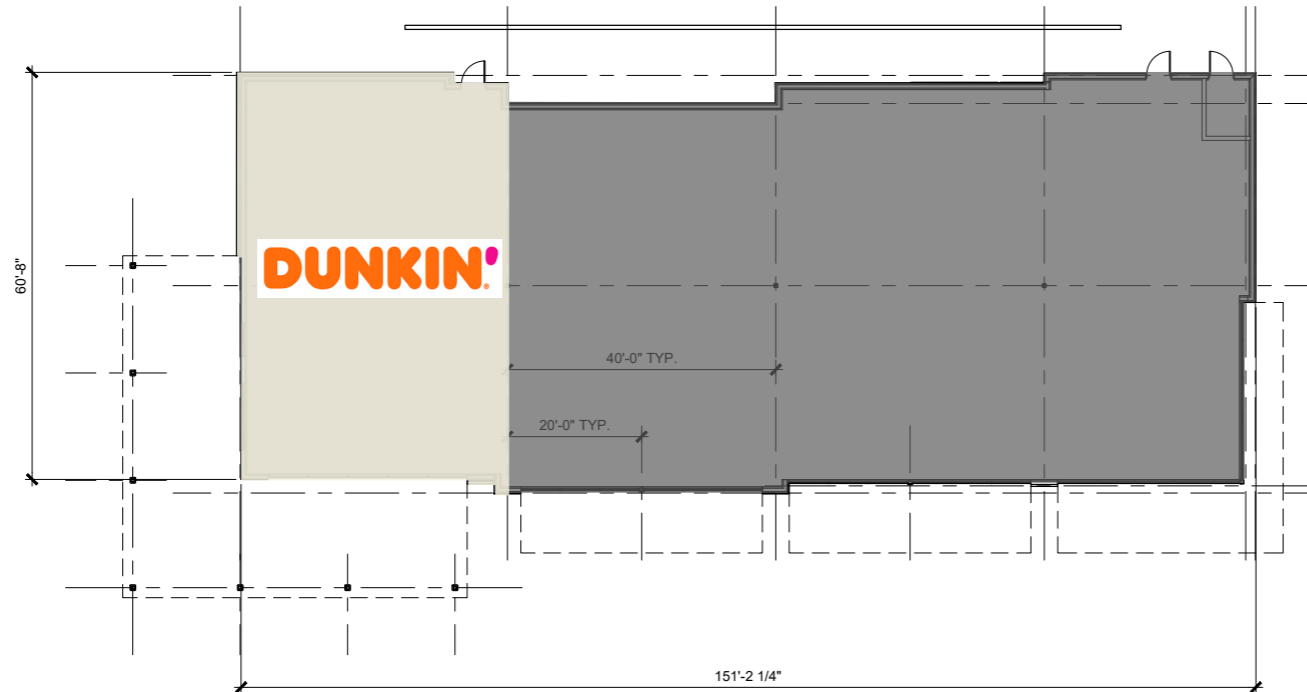

CIBOLO CROSSING

bldg. A

up to 8,997 SF

NOTE** ALL DIMENSIONS ARE APPROXIMATE

Building A

- 8,997 Square Feet
- Width: 151 Feet
- Depth: 61 Feet
- Space Can Be Subdivided