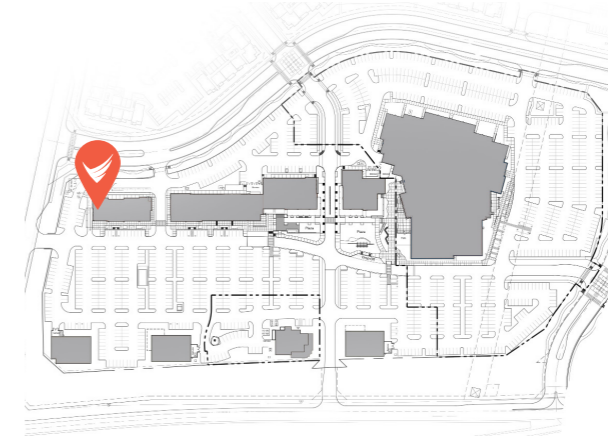

CIBOLO CROSSING

bldg. A

1,400 - 4,586 SF

NOTE** ALL DIMENSIONS ARE APPROXIMATE

Building A

- 1,400 - 4,586 Square Feet
- Width: 151 Feet
- Depth: 61 Feet
- Space Can Be Subdivided