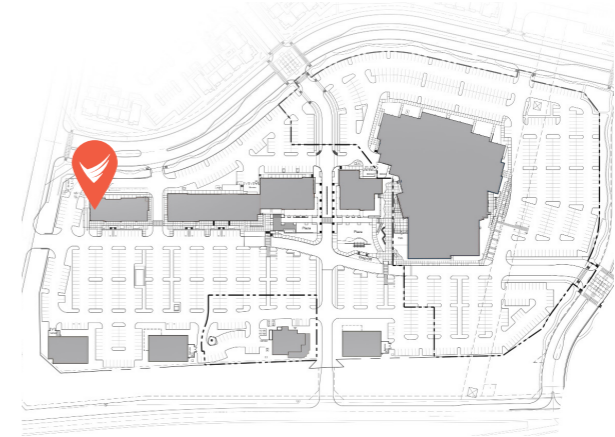

CIBOLO CROSSING

bldg. A

up to 8,997 SF

NOTE** ALL DIMENSIONS ARE APPROXIMATE

Building A

- 8,997 Square Feet
- Width: 151 Feet
- Depth: 61 Feet
- Space Can Be Subdivided