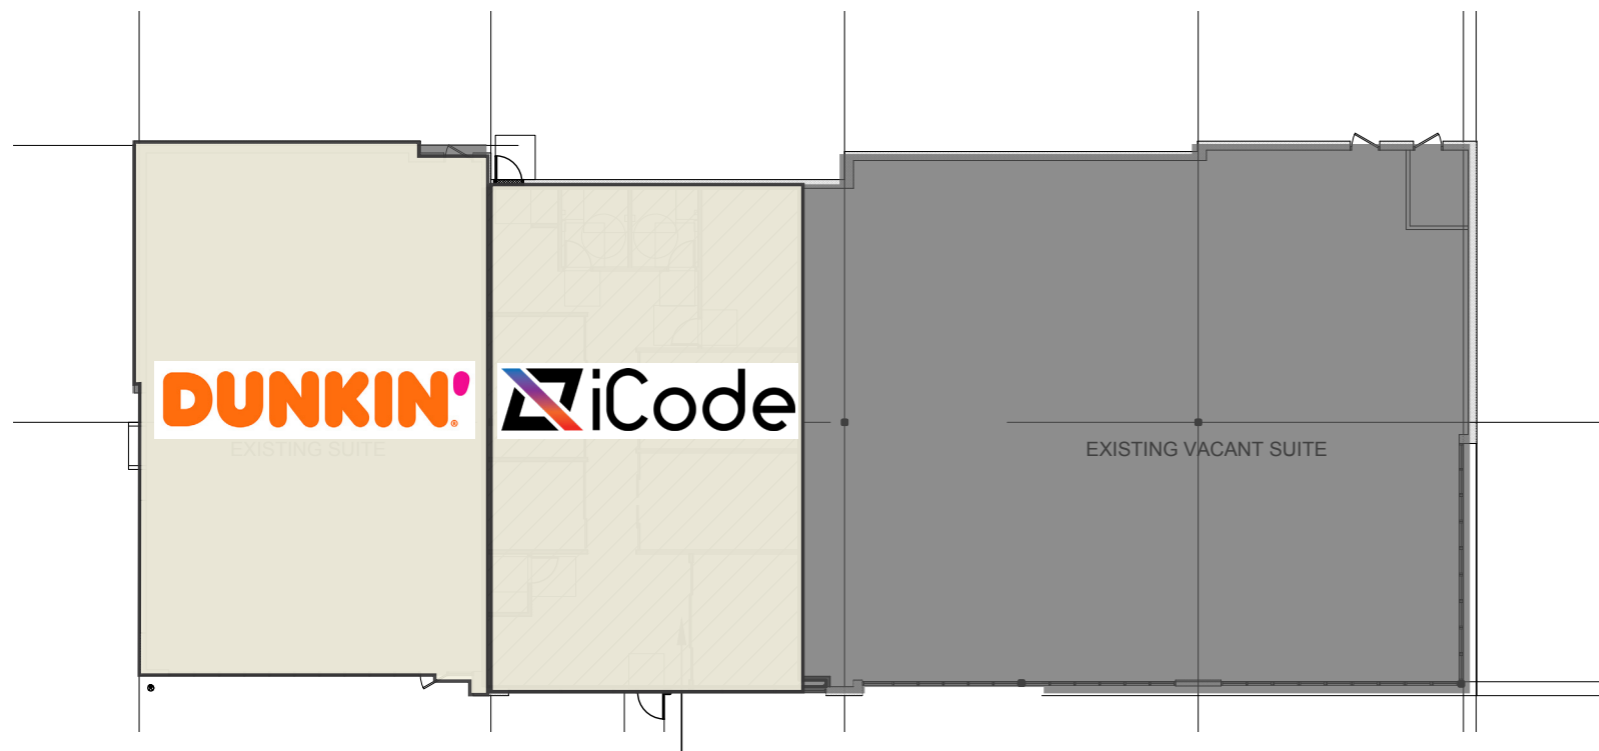

CIBOLO CROSSING

bldg. A

1,400 - 4,586 SF

NOTE** ALL DIMENSIONS ARE APPROXIMATE

Building A

- 1,400 - 4,586 Square Feet
- Width: 151 Feet
- Depth: 61 Feet
- Space Can Be Subdivided