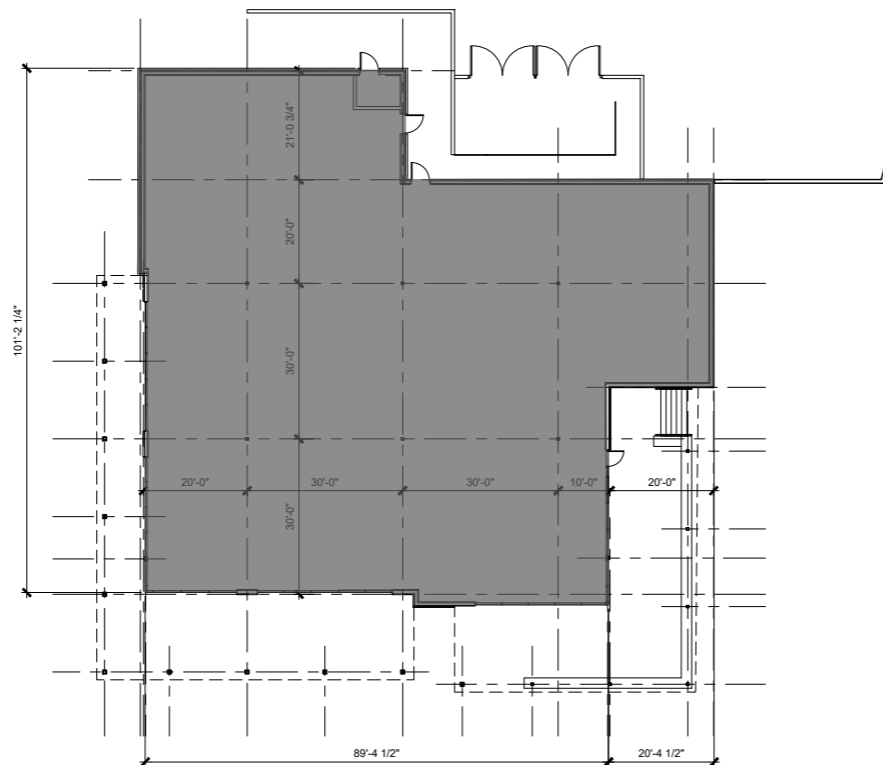

CIBOLO CROSSING

bldg. **C**

up to 9,198 SF

NOTE** ALL DIMENSIONS ARE APPROXIMATE

Building C

- 9,198 Square Feet
- Width: 101 Feet
- Depth: 80-100 Feet
- Space Can Be Subdivided