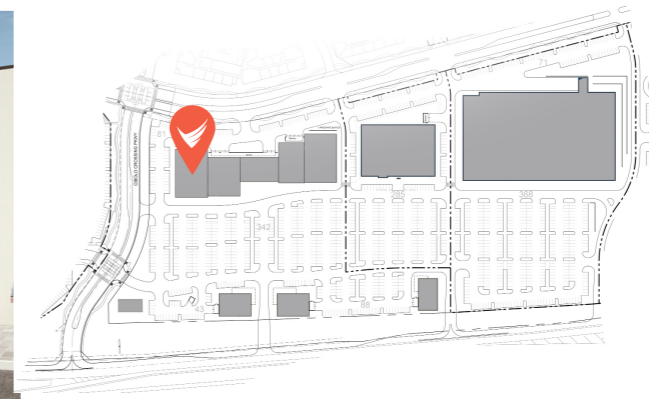

CIBOLO CROSSING

bldg. **E1**

up to 15,000 SF

NOTE** ALL DIMENSIONS ARE APPROXIMATE

Building E-1

- Up to 15,000 Square Feet
- Width: 100 Feet
- Depth: 150 Feet