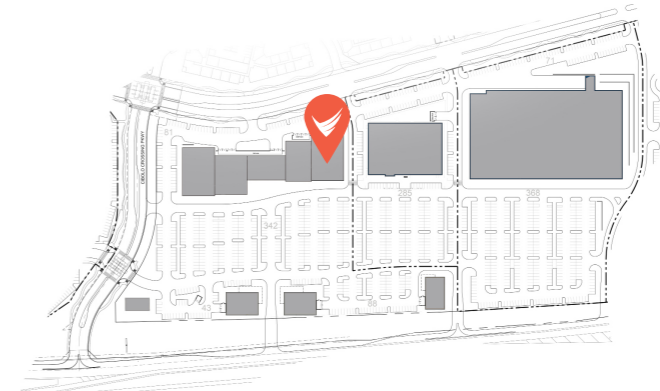

CIBOLO CROSSING

bldg. **E5**

up to 15,000 SF

NOTE** ALL DIMENSIONS ARE APPROXIMATE

Building E-5

- Up to 15,000 Square Feet
- Width: 100 Feet
- Depth: 150 Feet