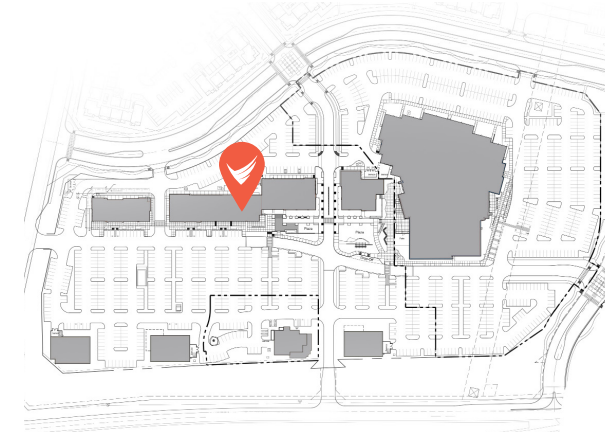

CIBOLO CROSSING

bldg. **B**

1,400 - 11,150 SF

NOTE** ALL DIMENSIONS ARE APPROXIMATE

Building B

- 1,400 - 11,150 Square Feet
- Width: 140 - 239 Feet
- Depth: 72 - 83 Feet
- Space Can Be Subdivided