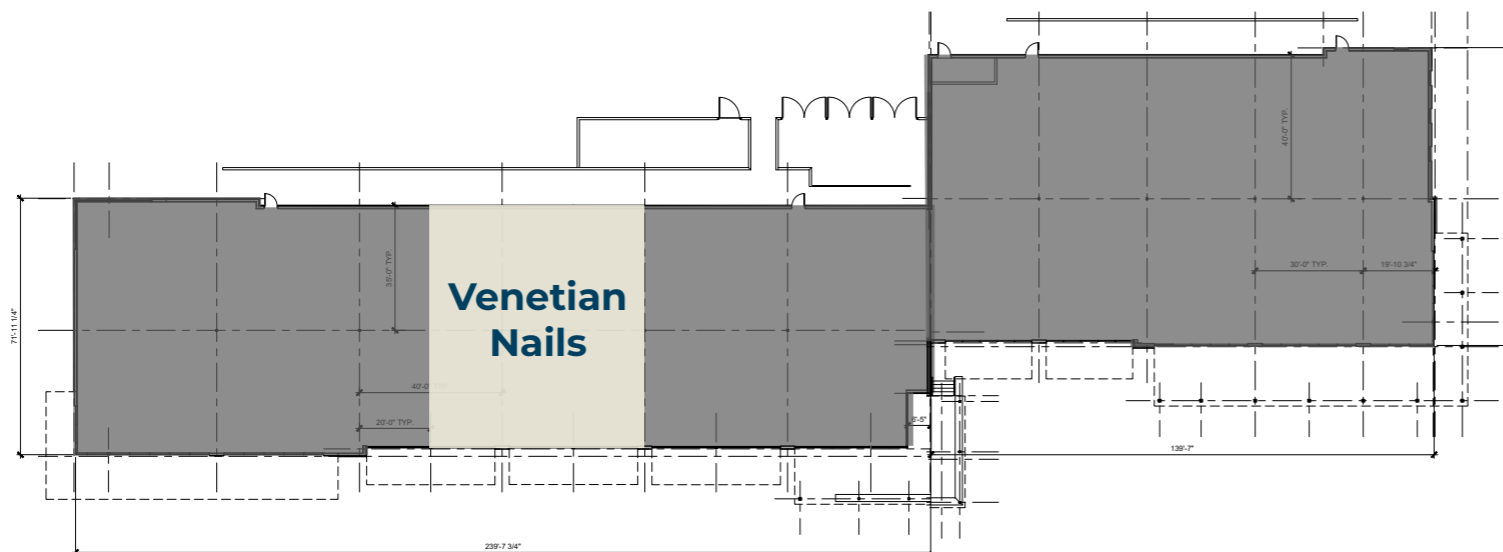

CIBOLO CROSSING

bldg. **B**

1,200 - 27,637 SF

NOTE** ALL DIMENSIONS ARE APPROXIMATE

Building B

- 1,200 - 27,637 Square Feet
- Width: 140 - 239 Feet
- Depth: 72 - 83 Feet
- Space Can Be Subdivided