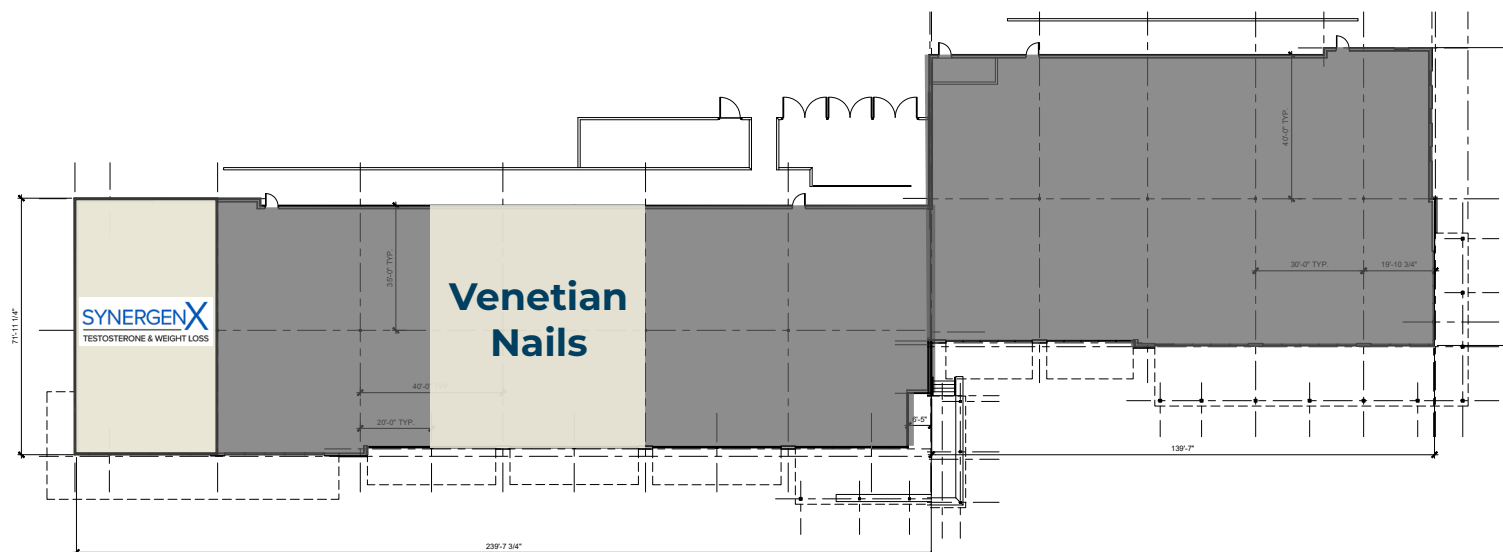

CIBOLO CROSSING

bldg. **B**

1,400 - 11,150 SF

NOTE** ALL DIMENSIONS ARE APPROXIMATE

Building B

- 1,400 - 11,150 Square Feet
- Width: 140 - 239 Feet
- Depth: 72 - 83 Feet
- Space Can Be Subdivided