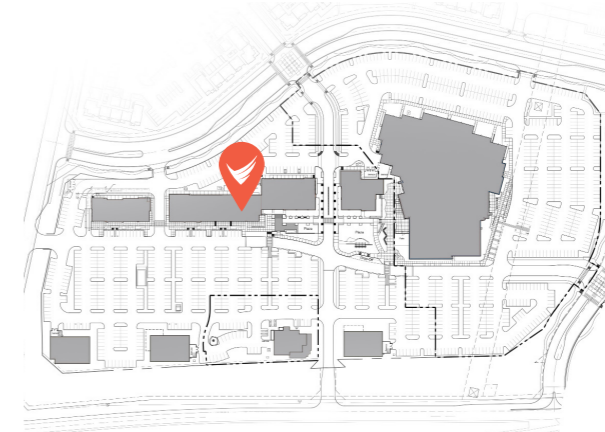

CIBOLO CROSSING

bldg. **B**

1,200 - 27,637 SF

NOTE** ALL DIMENSIONS ARE APPROXIMATE

Building B

- 1,200 - 27,637 Square Feet
- Width: 140 - 239 Feet
- Depth: 72 - 83 Feet
- Space Can Be Subdivided