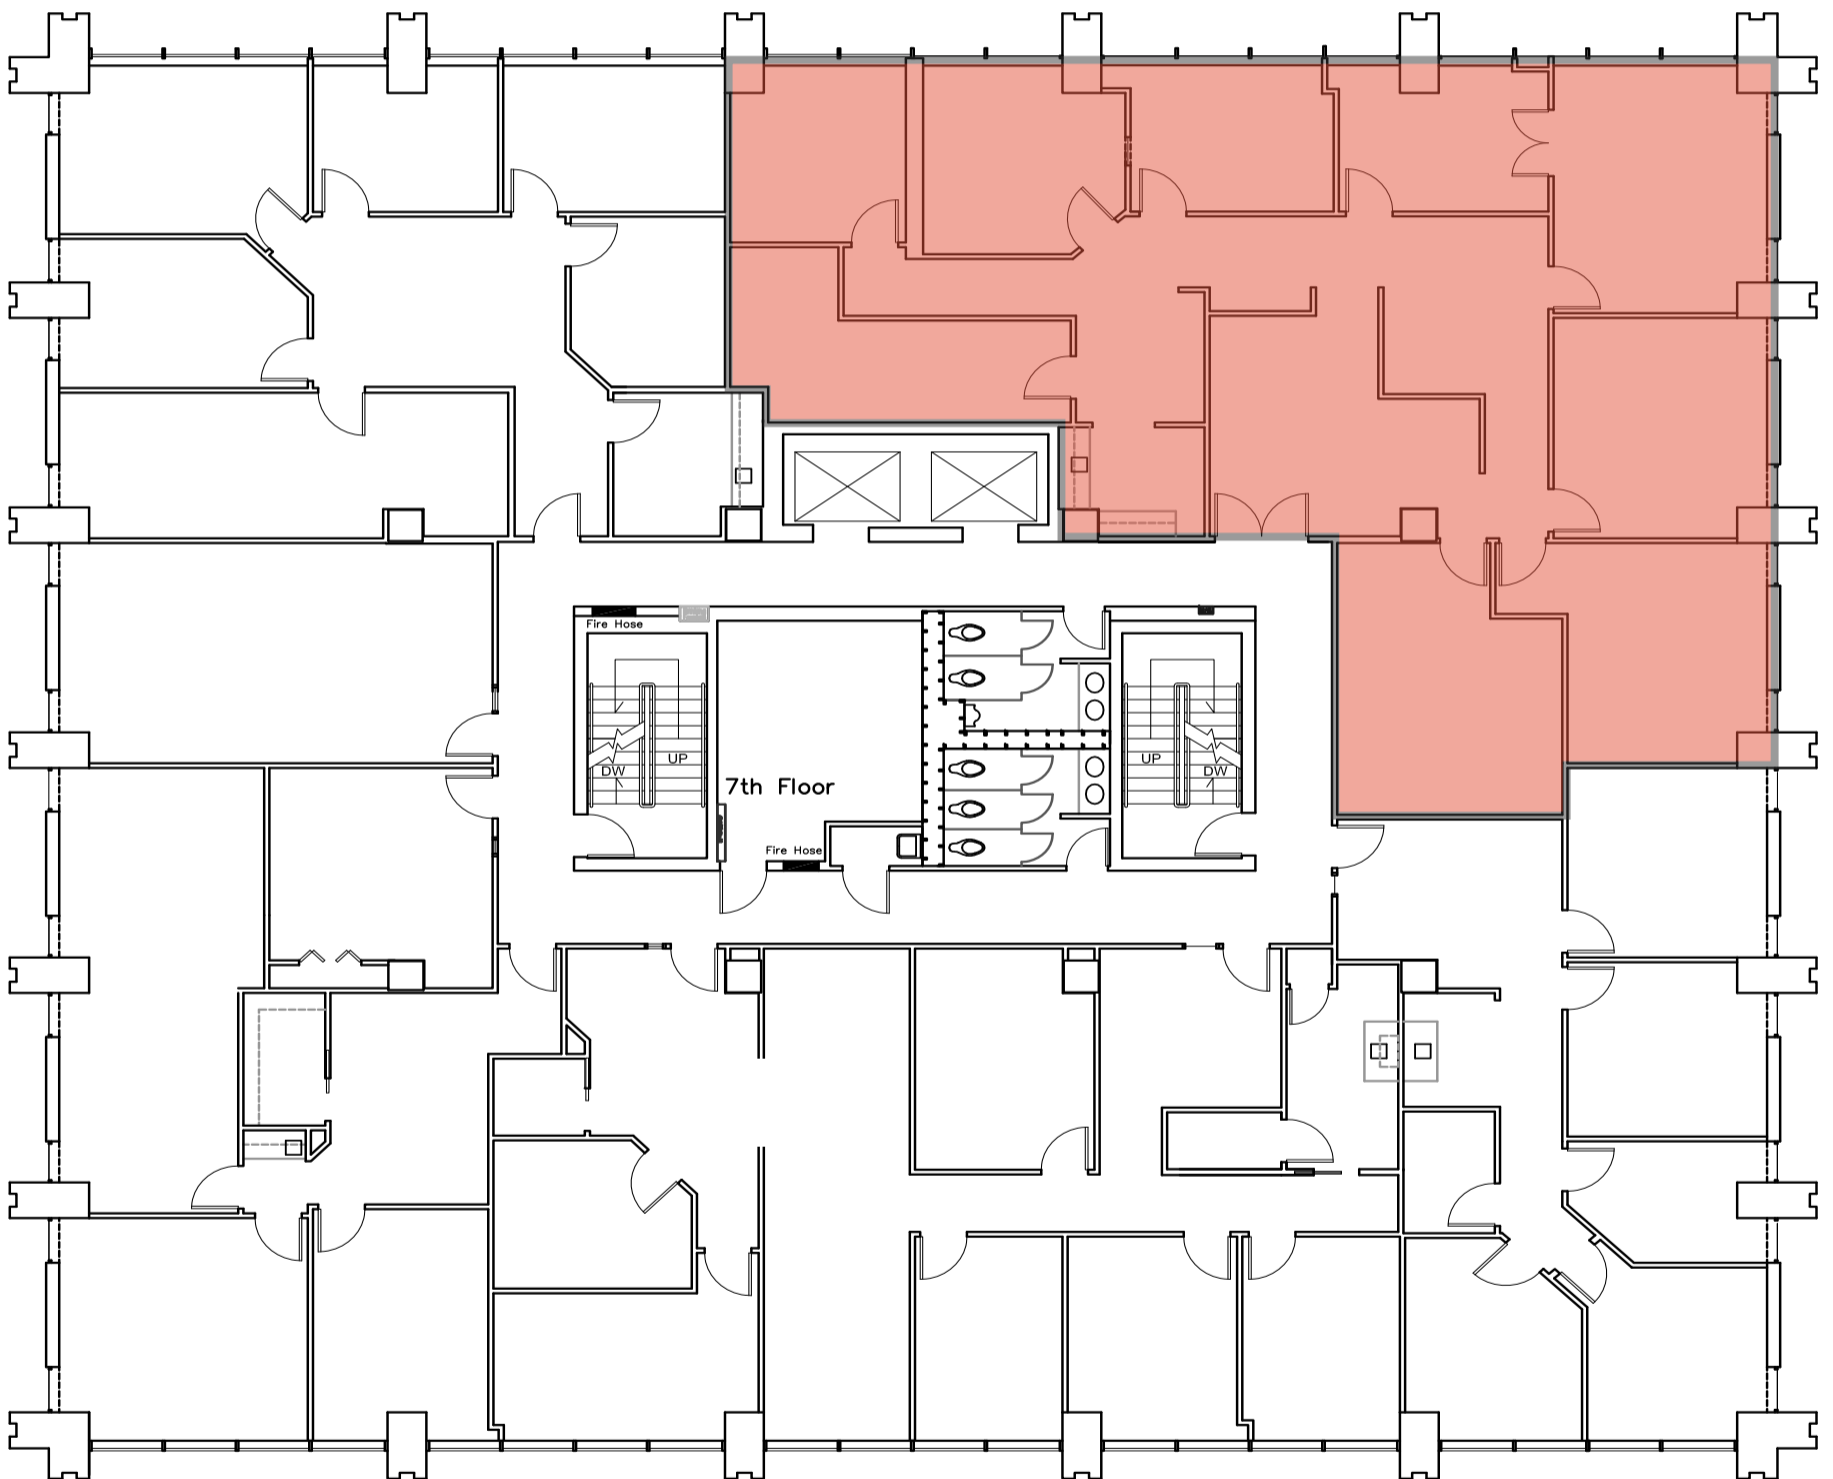

Crown Tower

suite 701

2,965 RSF

NOTE** ALL DIMENSIONS ARE APPROXIMATE

Full Floor Opportunity Up to 10,377 RSF