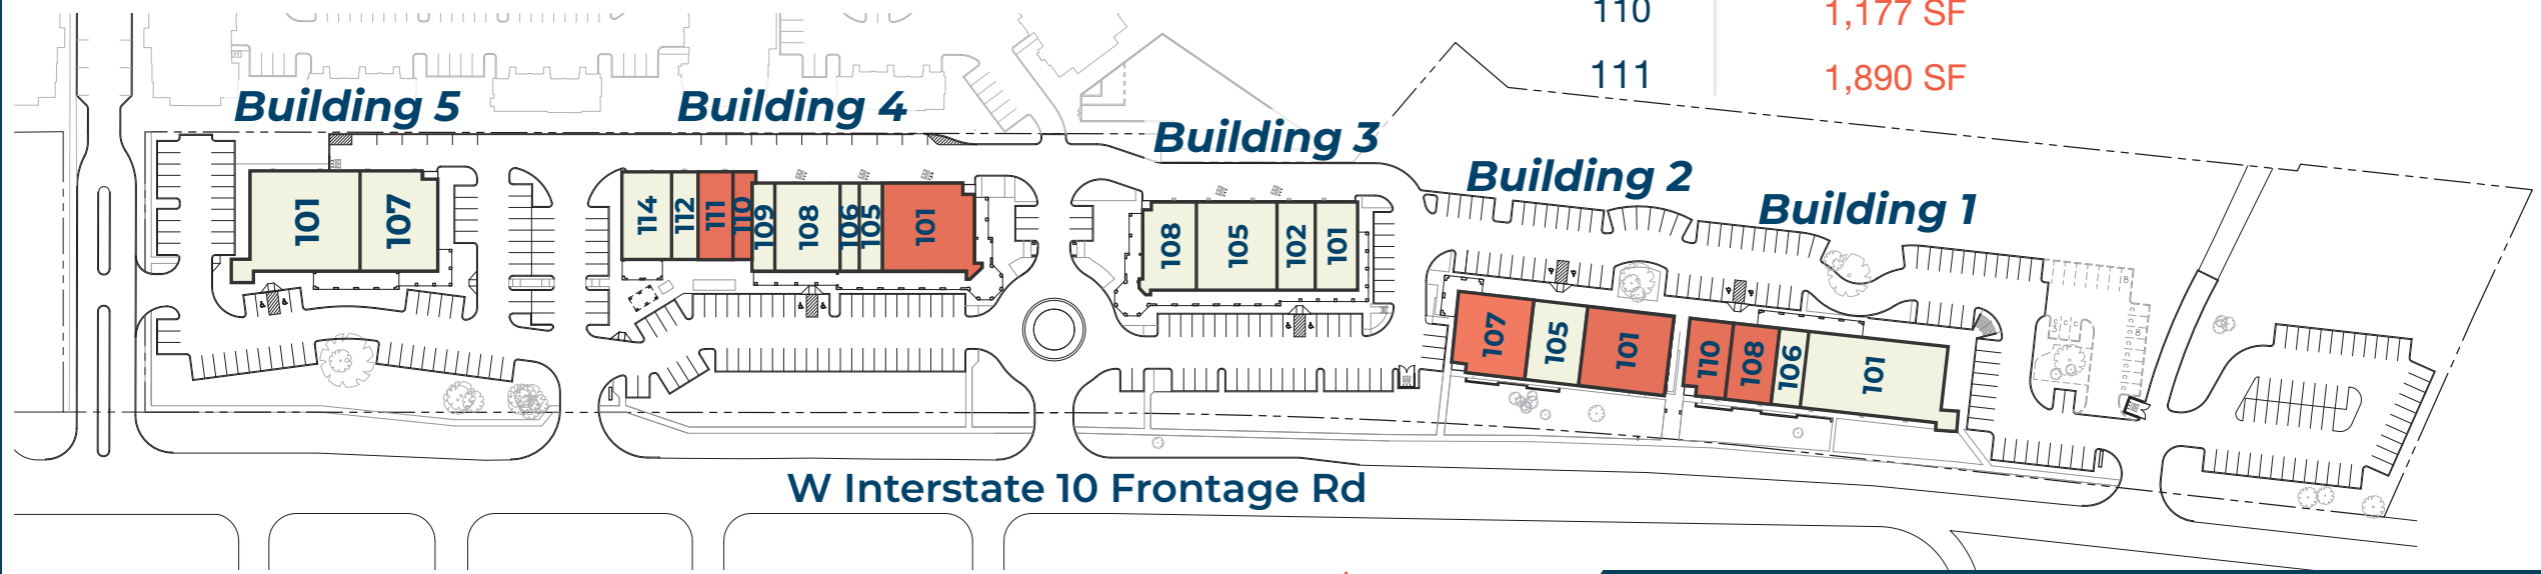

Dominion Springs Plaza

site plan

Building 1 - 23534 IH-10 W		Building 4 - 23718 IH-10 W	
Suite 101/106	Action Behavioral Centers	Suite 105/106	Woof Gang Bakery & Grooming
Suite 108	Prisma Beauty	Suite 108	Dominion Nail Bar
		Suite 109	9Round
		Suite 112	Sugaring SA
		Suite 114	The Gents Place
Building 2 - 23610 IH-10 W		Building 5 - 23814 IH-10 W	
Suite 105	10 West Yoga	Suite 101/107	Ferguson
Building 3 - 23702 IH-10 W			
Suite 101	KR Shooting Star		
Suite 102	Octance Performance Training		
Suite 105	Keller Williams		
Suite 108	Mae Dunne Restaurant		

Building 1 - 23534 IH 10 W

SUITES	AVAILABLE SPACE
108	2,877 SF
110	2,200 SF

Building 2 - 23610 IH 10 W

SUITES	AVAILABLE SPACE
101	3,835 SF
107	3,185 SF

Building 4 - 23718 IH 10 W

SUITES	AVAILABLE SPACE
101	5,000 SF
110	1,177 SF
111	1,890 SF