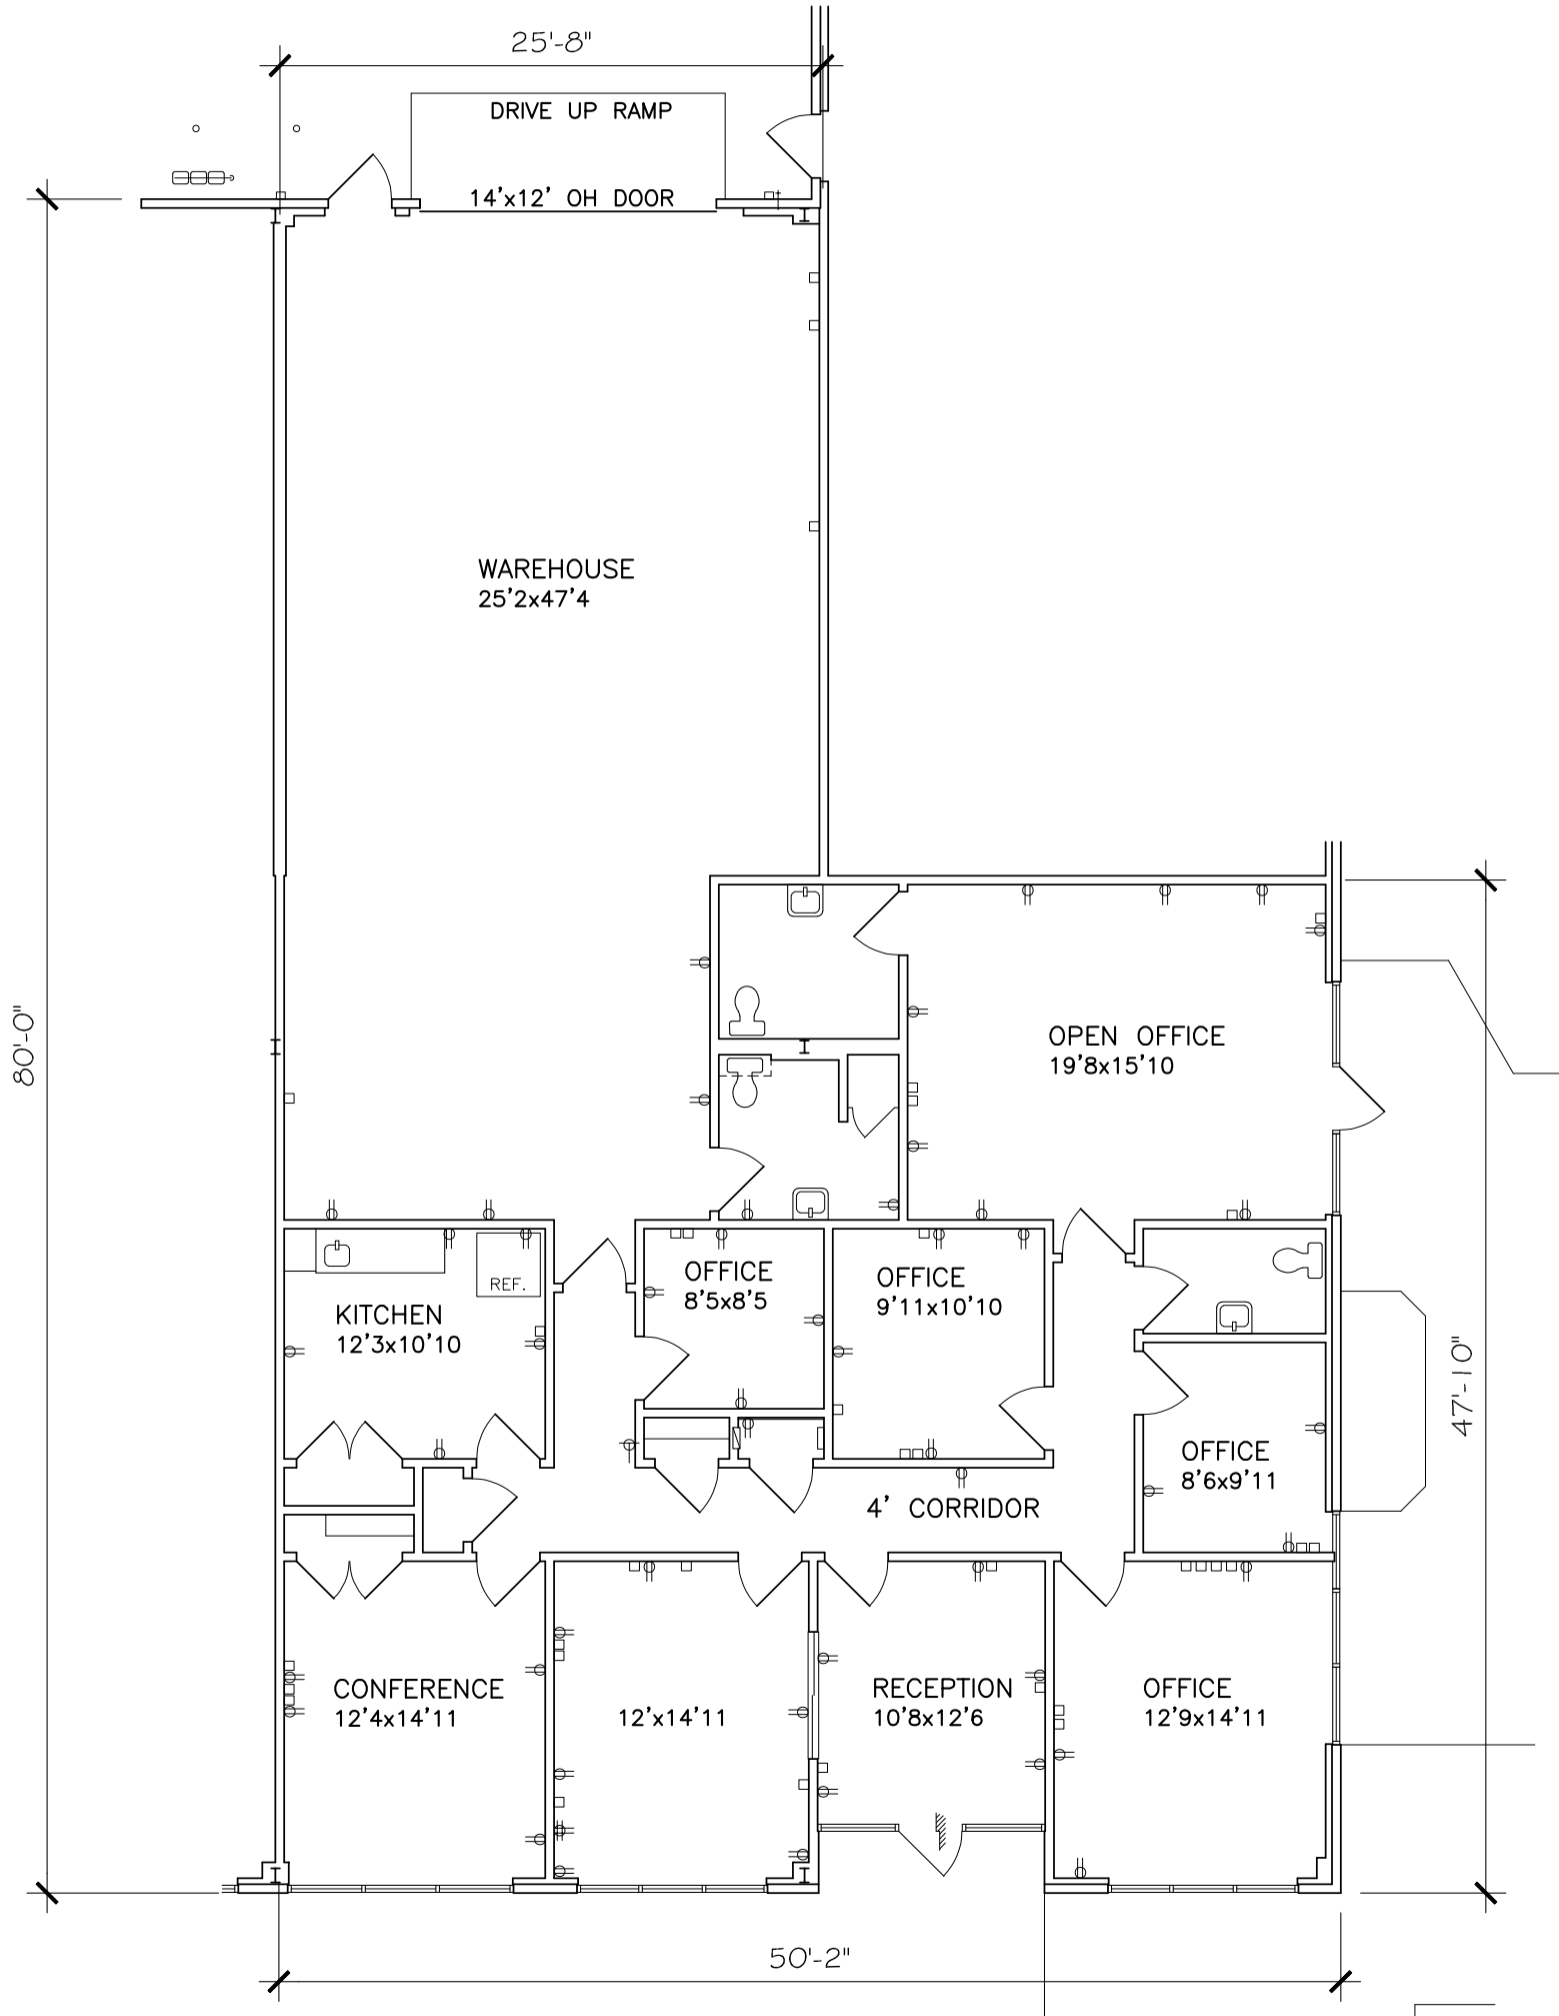

5828 Sebastian Place Flex

suite 107

3,200 SF

NOTE\*\* ALL DIMENSIONS ARE APPROXIMATE