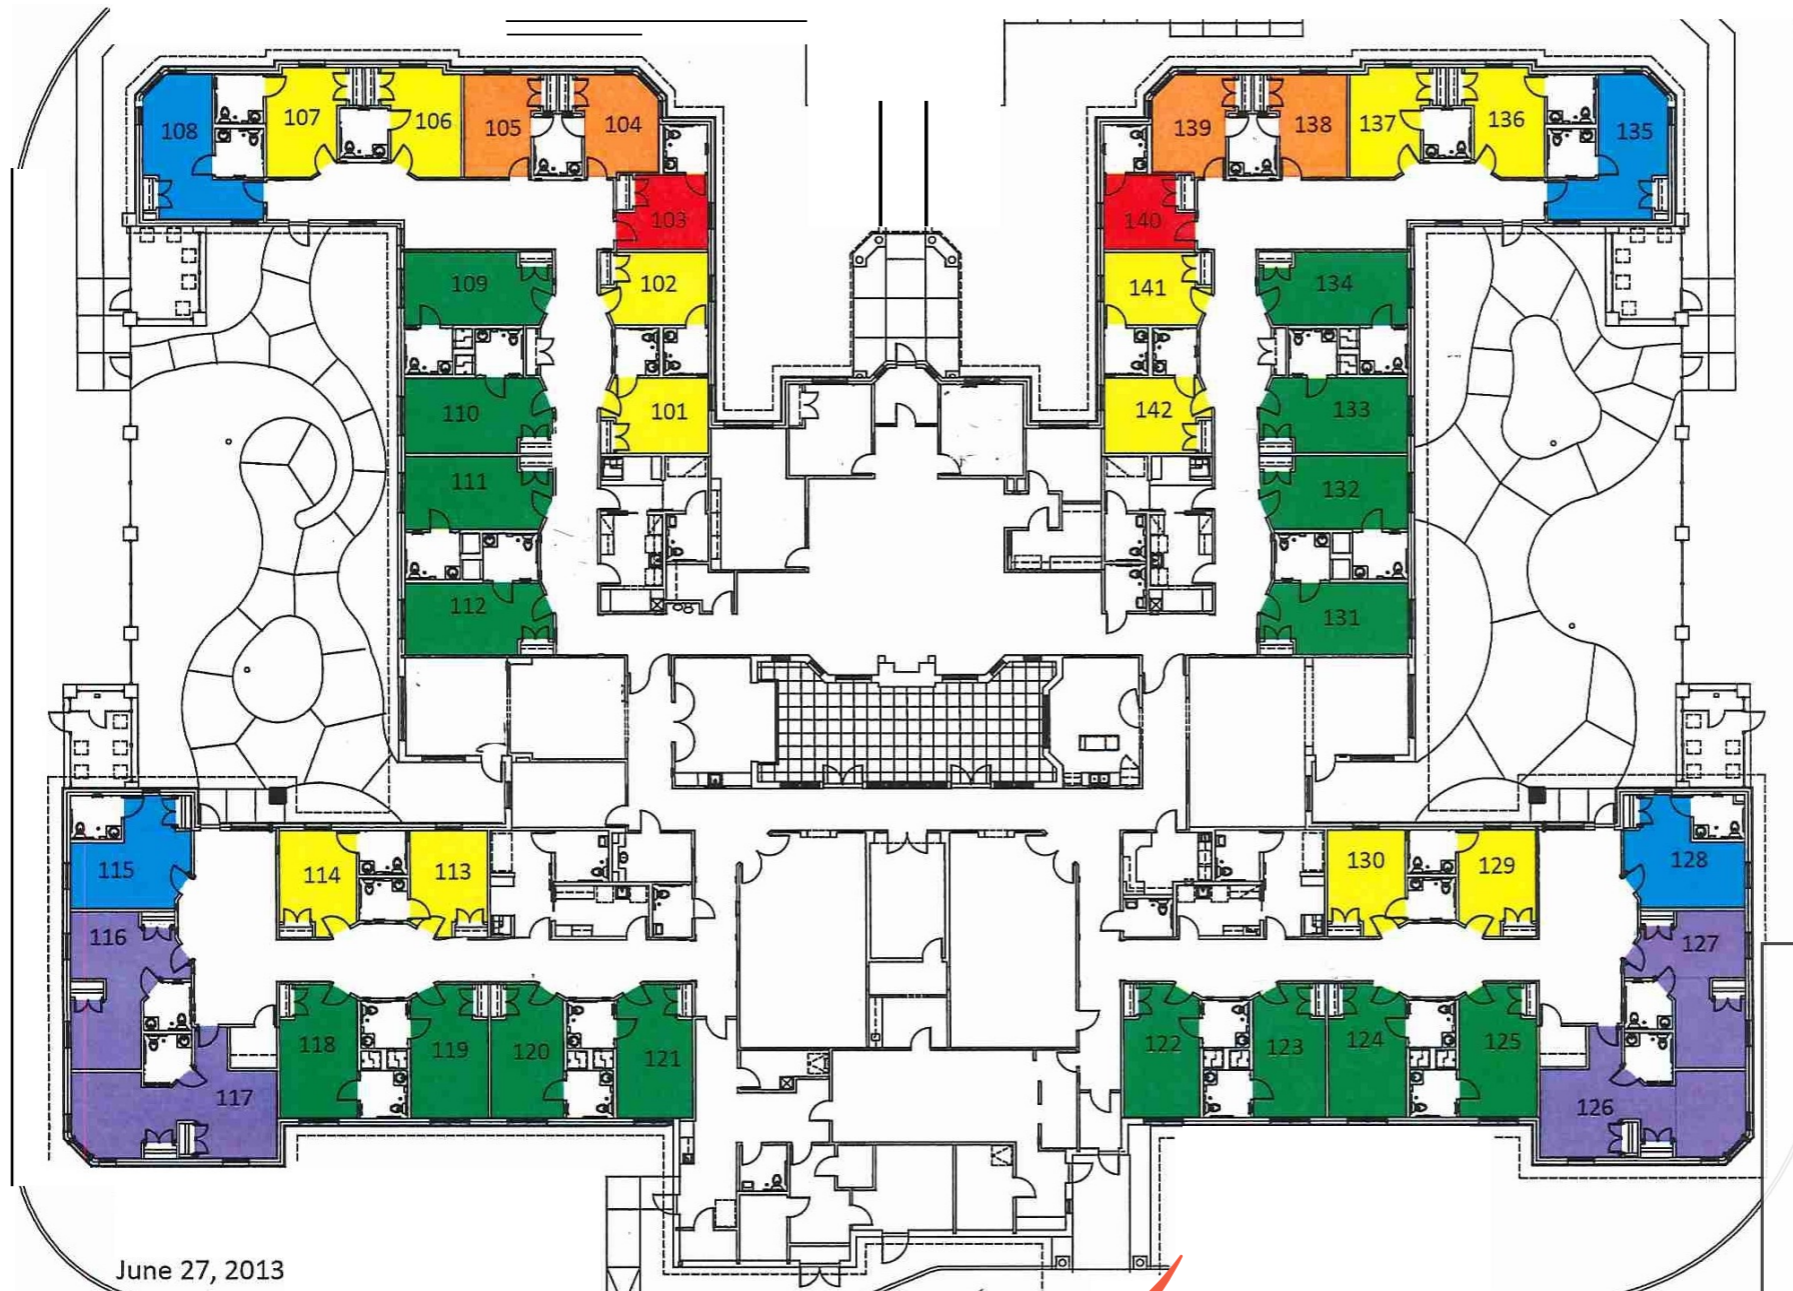

20271 Stone Oak Pkwy

building

26,782 SF

NOTE** ALL DIMENSIONS ARE APPROXIMATE

land: 2.728 AC

Legend

- Studio
- Standard
- Large with showers
- Large without showers
- Private shared bath
- Semi-Private

June 27, 2013