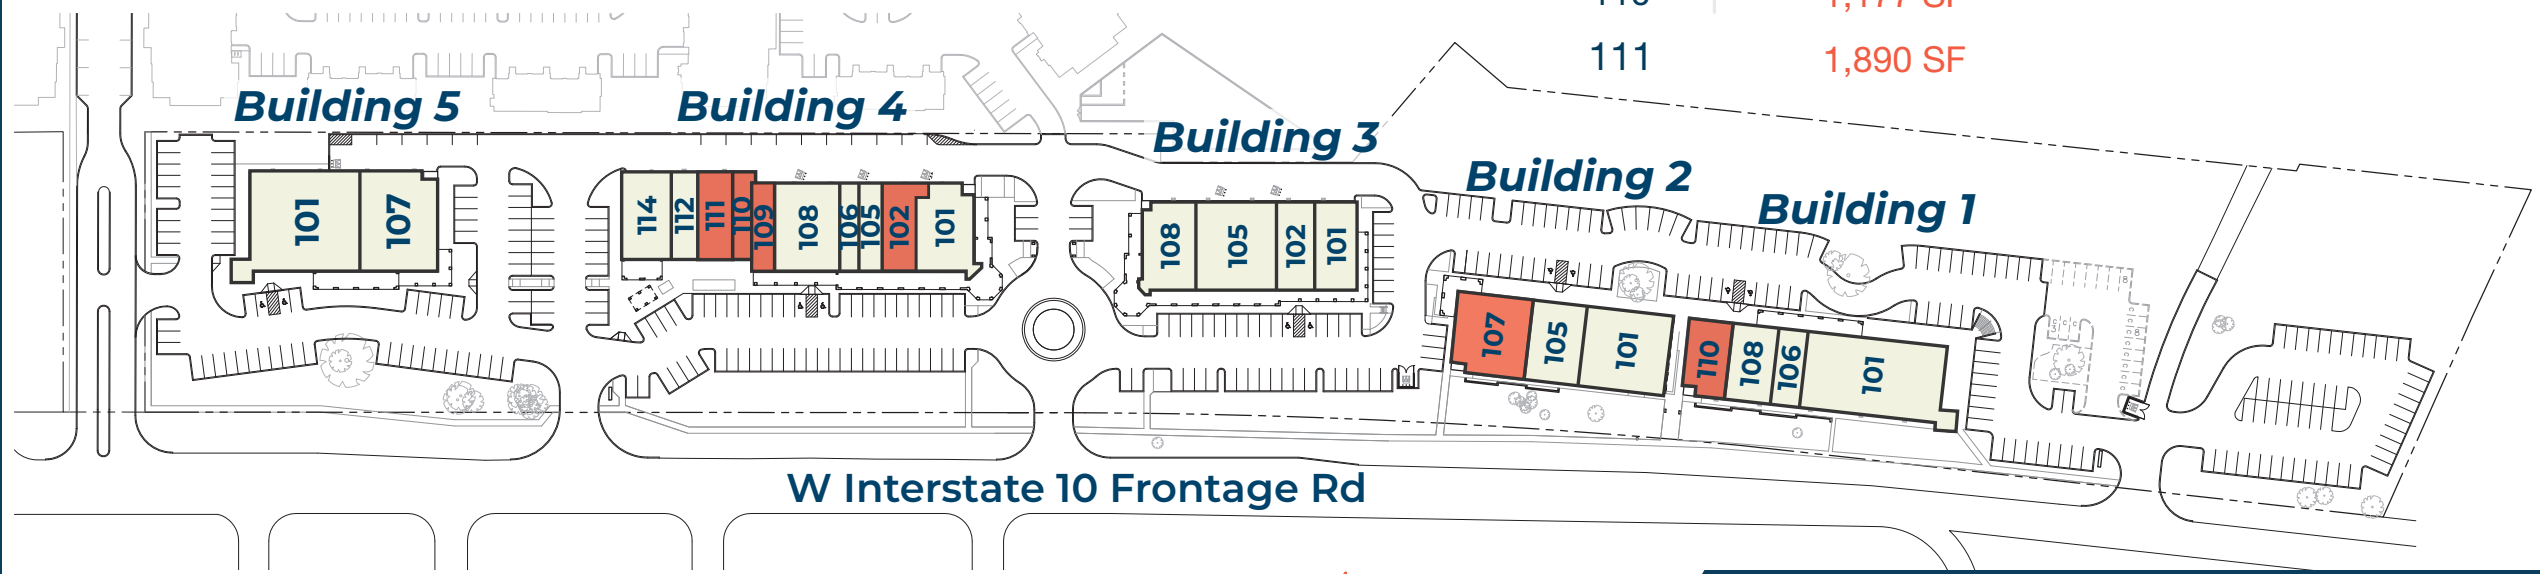

Dominion Springs Plaza

site plan

Building 1 - 23534 IH-10 W		Building 4 - 23718 IH-10 W	
Suite 101/106	Action Behavioral Centers	Suite 101	Leased
Suite 108	Leased	Suite 105/106	Woof Gang Bakery & Grooming
Building 2 - 23610 IH-10 W		Suite 108	Dominion Nail Bar
Suite 101	Burn Boot Camp	Suite 112	Sugaring SA
Suite 105	10 West Yoga	Suite 114	The Gents Place
Building 3 - 23702 IH-10 W		Building 5 - 23814 IH-10 W	
Suite 101	KR Shooting Star	Suite 101/107	Ferguson
Suite 102	Octance Performance Training		
Suite 105	Keller Williams		
Suite 108	Mae Dunne Restaurant		

Building 1 - 23534 IH 10 W

SUITES	AVAILABLE SPACE
110	2,200 SF

Building 2 - 23610 IH 10 W

SUITES	AVAILABLE SPACE
107	3,185 SF

Building 4 - 23718 IH 10 W

SUITES	AVAILABLE SPACE
102	1,913 SF
109	1,260 SF
110	1,177 SF
111	1,890 SF