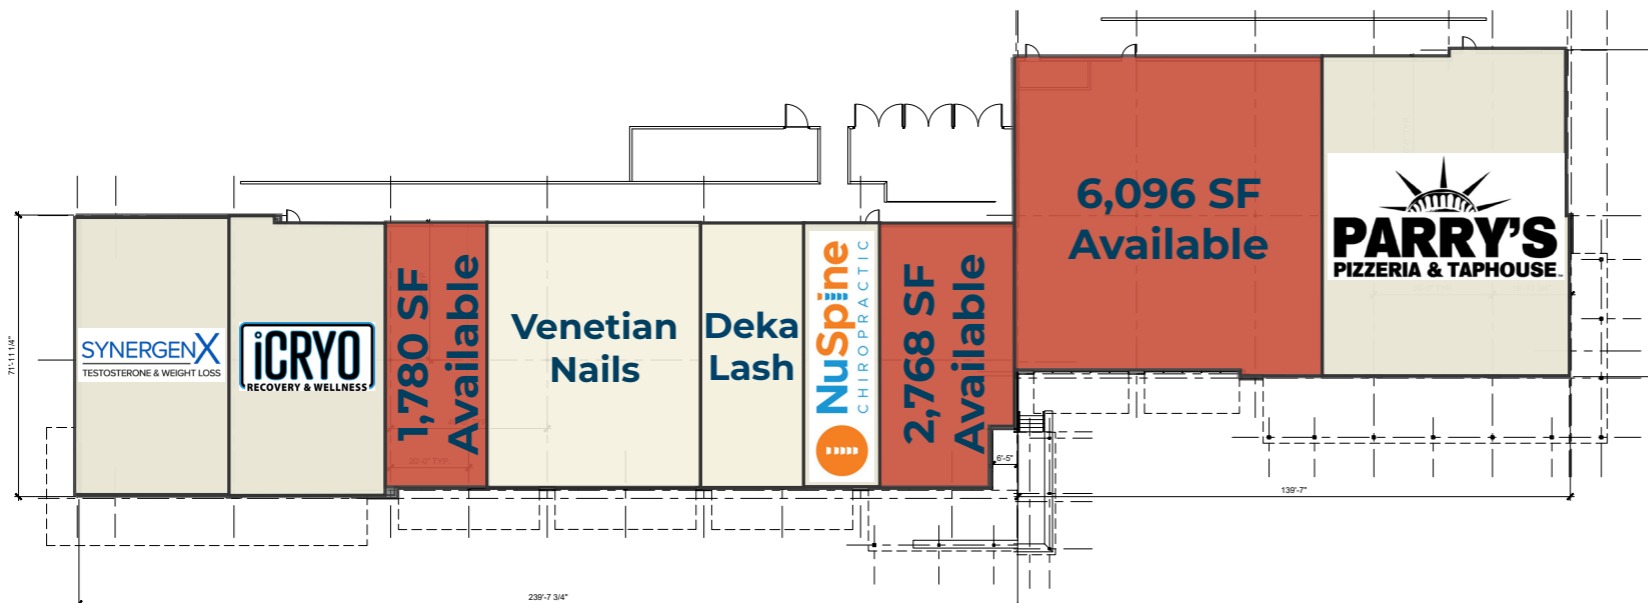

CIBOLO CROSSING

bldg. **B**

1,780 - 6,096 SF

NOTE** ALL DIMENSIONS ARE APPROXIMATE

Building B

- 1,780 - 6,096 Square Feet
- Width: 140 - 239 Feet
- Depth: 72 - 83 Feet
- Space Can Be Subdivided