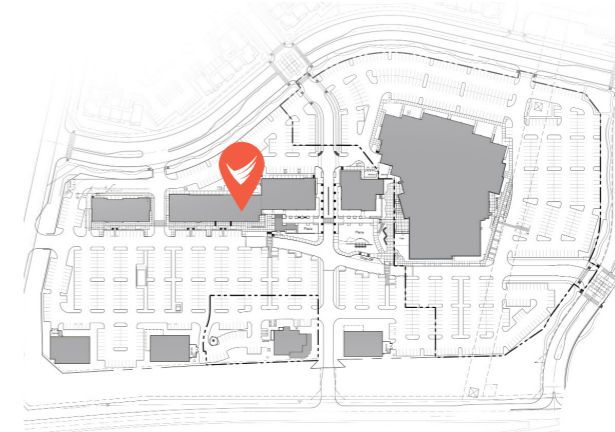

CIBOLO CROSSING

bldg. **B**

1,780 - 6,096 SF

NOTE** ALL DIMENSIONS ARE APPROXIMATE

Building B

- 1,780 - 6,096 Square Feet
- Width: 140 - 239 Feet
- Depth: 72 - 83 Feet
- Space Can Be Subdivided