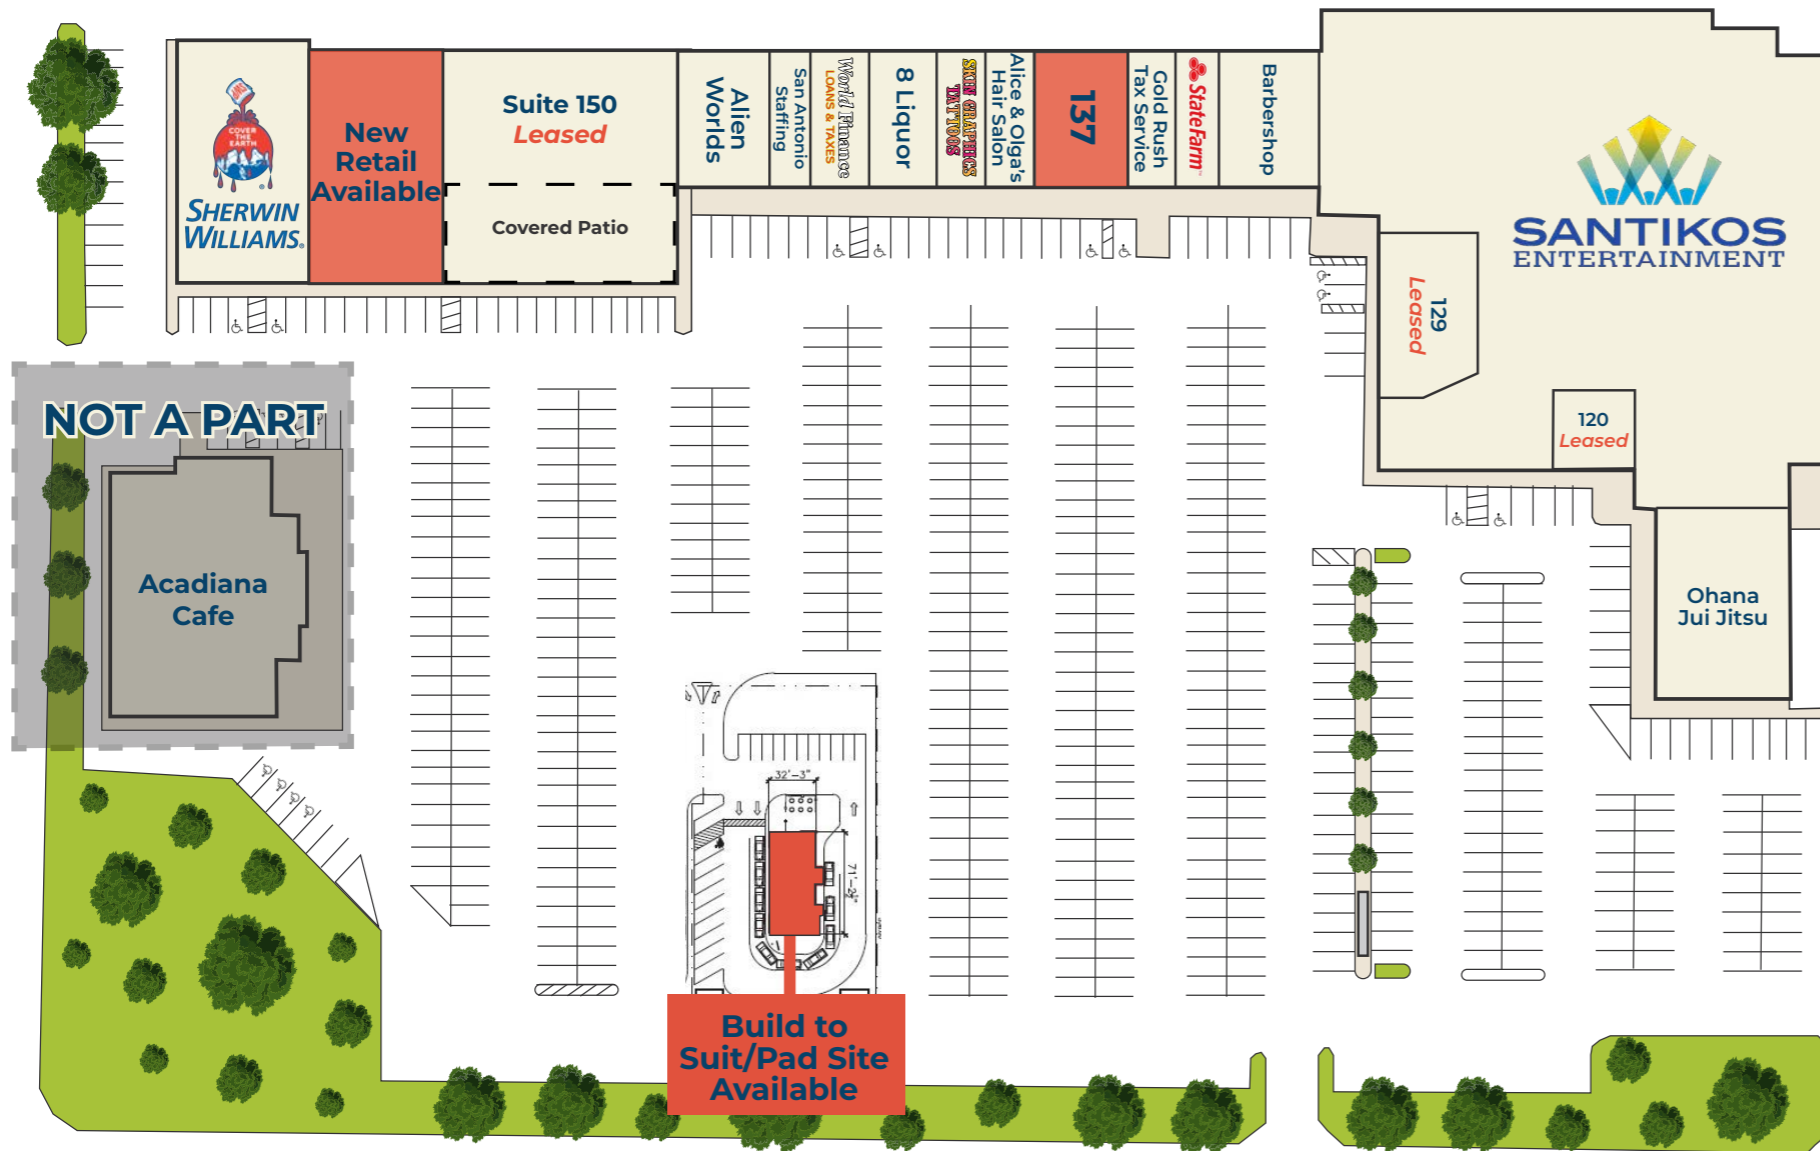

Westlakes Landing Center

site plan

SUITES	AVAILABLE SPACE
137	2,850 SF
New Retail	5,600 SF

Loop 410

GARY STEPHENS, CCIM
 210.233.6577
 gary@valcorcre.com

ADAM SCHILLER
 210.742.6681
 adam@valcorcre.com