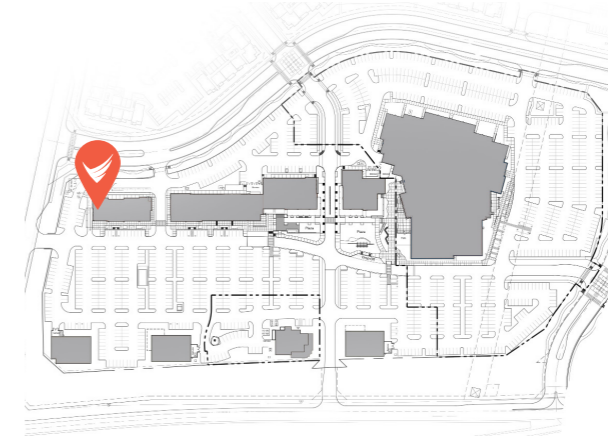

CIBOLO CROSSING

bldg. A

1,963 SF

NOTE** ALL DIMENSIONS ARE APPROXIMATE

Building A

- 1,963 Square Feet
- Width: 151 Feet
- Depth: 61 Feet
- Space Can Be Subdivided