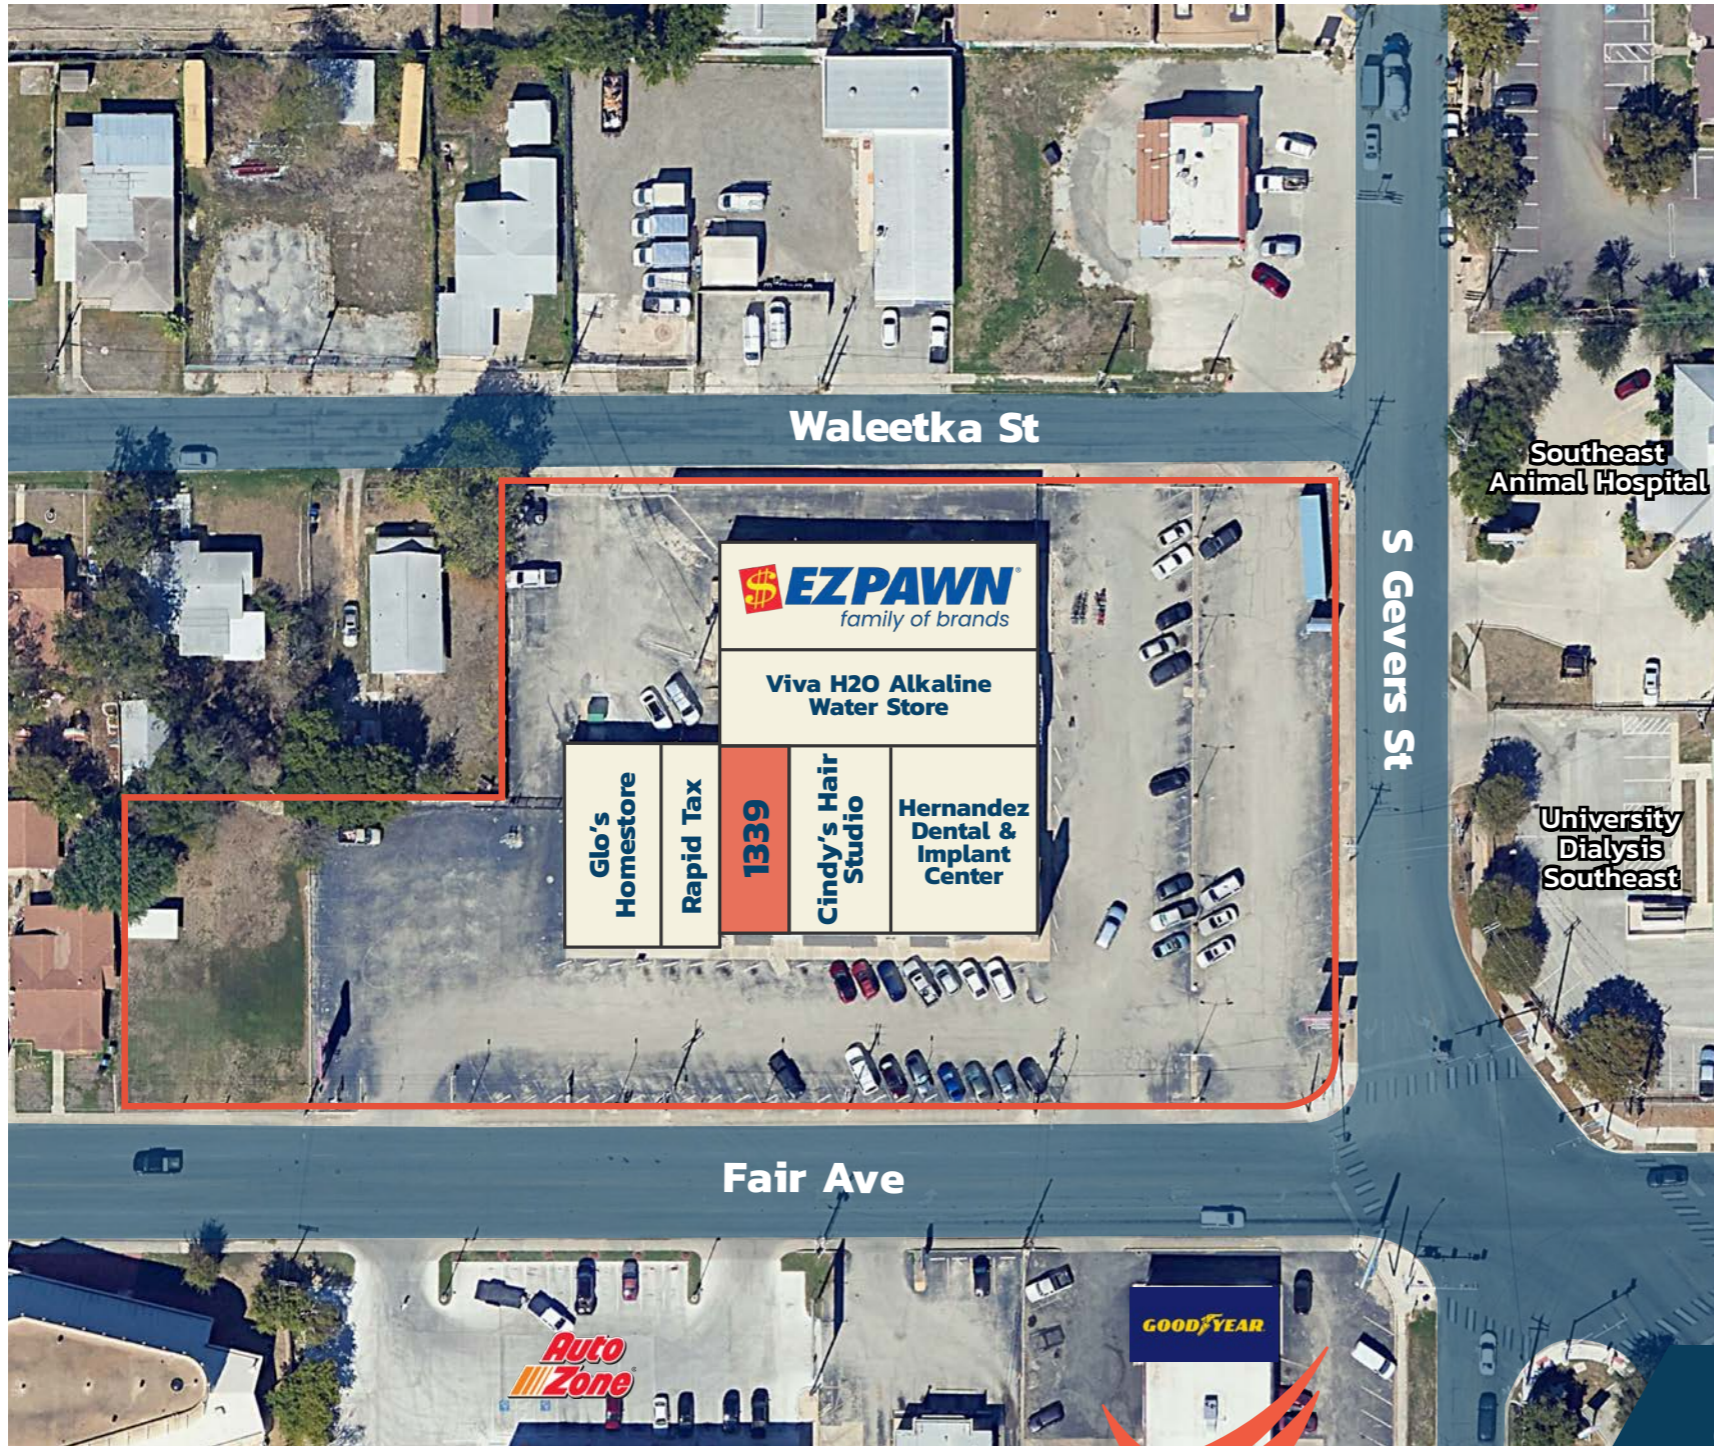

# Faircross Shopping Center

# site plan

SUITE	AVAILABLE SPACE
1339	2,175 SF

GARY STEPHENS, CCIM  
 210.233.6577  
 gary@valcorcre.com

SARA LOMBARDI  
 210.858.7907  
 sara@valcorcre.com