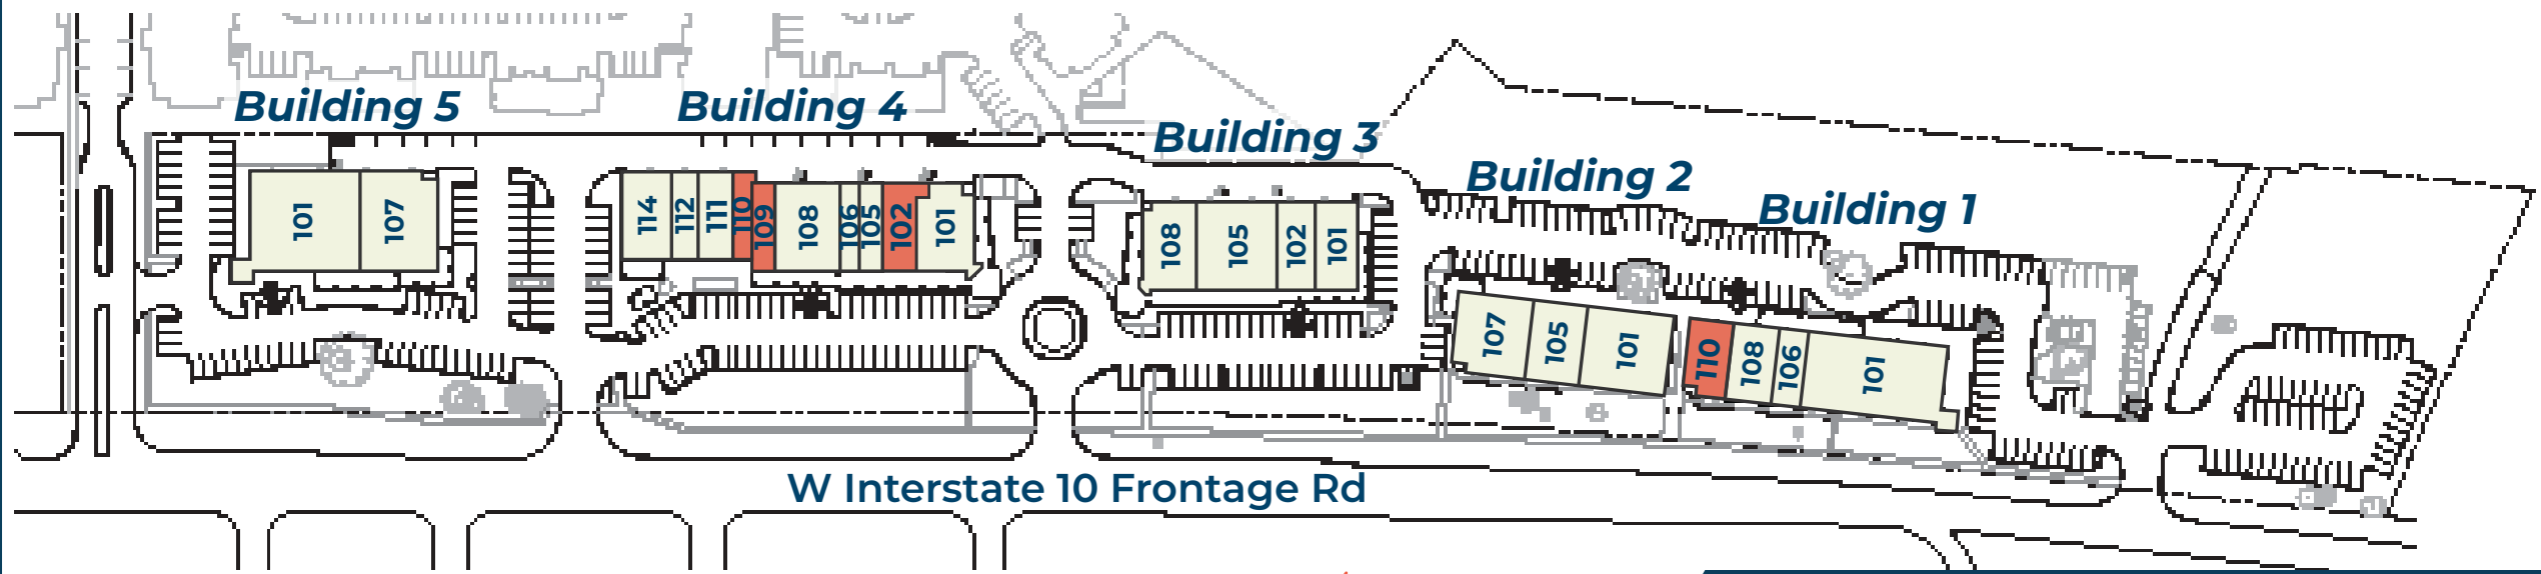

# Dominion Springs Plaza

# site plan

<b>Building 1 - 23534 IH-10 W</b>		<b>Building 4 - 23718 IH-10 W</b>	
Suite 101/106	Action Behavioral Centers	Suite 101	August House Jewelry
Suite 108	NuYou Medical Spa	Suite 105/106	Woof Gang Bakery & Grooming
<b>Building 2 - 23610 IH-10 W</b>		Suite 108	Dominion Nail Bar
Suite 101	Burn Boot Camp	Suite 111	Hawaii Fluid Art
Suite 105	10 West Yoga	Suite 112	Sugaring SA
Suite 107	Springs Dental Care	Suite 114	The Gents Place
<b>Building 3 - 23702 IH-10 W</b>		<b>Building 5 - 23814 IH-10 W</b>	
Suite 101	KR Shooting Star	Suite 101/107	Ferguson
Suite 102	Octance Performance Training		
Suite 105	Keller Williams		
Suite 108	Mae Dunne Restaurant		

<b>Building 1 - 23534 IH 10 W</b>	
SUITES	AVAILABLE SPACE
110	2,200 SF

<b>Building 4 - 23718 IH 10 W</b>	
SUITES	AVAILABLE SPACE
102	1,913 SF
109	1,260 SF
110	1,177 SF

JARED DAVIS  
 210.702.3956  
 jared@valcorcre.com